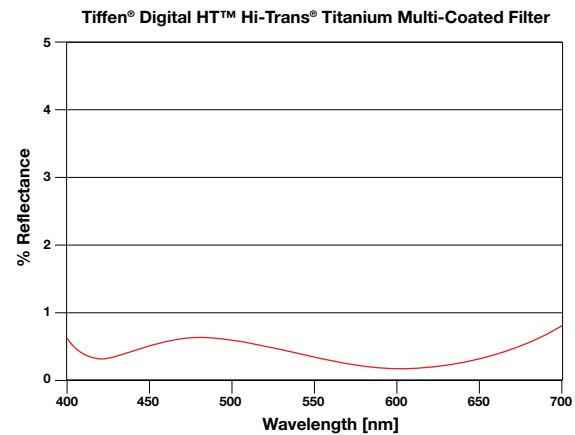

Tiffen filters are backed by a 10-year warranty. They are used in almost every major movie and TV production around the world. Tiffen has been honored with two Technical Achievement Awards from the Academy of Motion Picture Arts and Sciences: one for innovative product design, and the other for its Color-Core™ technology, a proprietary lamination process which gives complete control over filter color and density. In 2000, the Academy presented Nat Tiffen with a Scientific and Engineering Award for consistency in filter quality. Tiffen also received a 1998 Emmy Award for Engineering Excellence, as well as numerous other awards for innovative filter technology.