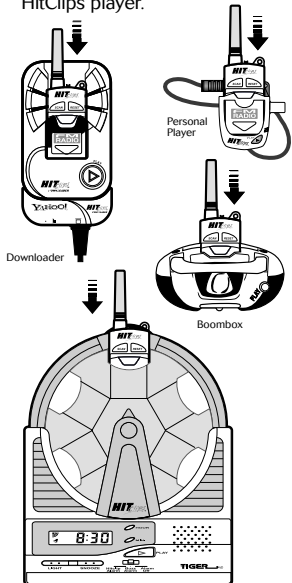

FM Radio Cartridge Instruction

Ages 5 & Up
Item No. 59610

1. Insert the FM Cartridge into any HitClips player.

WARNING:
CHOKING HAZARD - SMALL PARTS.
NOT FOR CHILDREN UNDER 3 YEARS.

2. Put the On/Off switch in the ON position.

3. Push the Reset button to start at the bottom of the dial.

4. Press the Scan button to electronically scan for the strongest FM radio stations. Push the Reset button to return to the bottom of the dial.