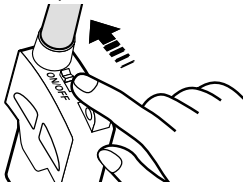

FM Radio Cartridge Instruction

Ages 5 & Up
Item No. 59610

1. Insert the FM Cartridge into any HitClips player.

WARNING:
CHOKING HAZARD - SMALL PARTS.
NOT FOR CHILDREN UNDER 3 YEARS.

2. Put the On/Off switch in the ON position.