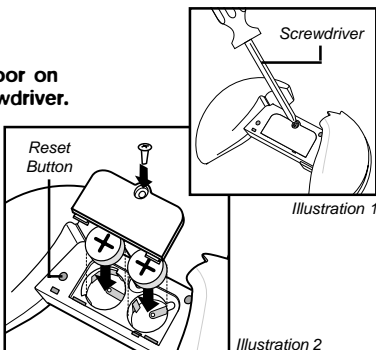

## INSTALLING THE BATTERIES

1. Pull the cookie open.
2. Open the battery compartment door on the back of the unit using a screwdriver. (Illustration 1)
3. Insert 2 "LR44" batteries. Be sure to match the "+" and "-" as shown. (Illustration 2)
4. Close the battery compartment door and replace the screw.
5. Press the reset button on the back of the unit using the tip of an ink pen or a paperclip.
6. Battery installation should be done by an adult.