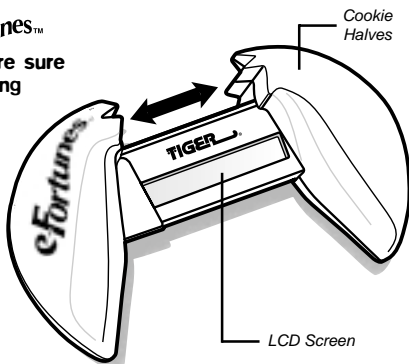

# eFortunes™

ELECTRONIC FORTUNE COOKIE

**WARNING:**  
CHOKING HAZARD-SMALL PARTS  
NOT FOR CHILDREN UNDER 3 YEARS

## INSTRUCTION MANUAL

Thanks for choosing the eFortunes™ electronic fortune cookie. We are sure you will enjoy hours of fun asking pressing questions and getting fun responses from the cookie.

To activate your eFortunes™ cookie, simply slide the cookie halves apart. The message will scroll across the LCD screen twice. Each time you close and open the cookie, a different message will appear.

## INSTALLING THE BATTERIES

1. Pull the cookie open.
2. Open the battery compartment door on the back of the unit using a screwdriver. (Illustration 1)
3. Insert 2 "LR44" batteries. Be sure to match the "+" and "-" as shown. (Illustration 2)
4. Close the battery compartment door and replace the screw.
5. Press the reset button on the back of the unit using the tip of an ink pen or a paperclip.
6. Battery installation should be done by an adult.