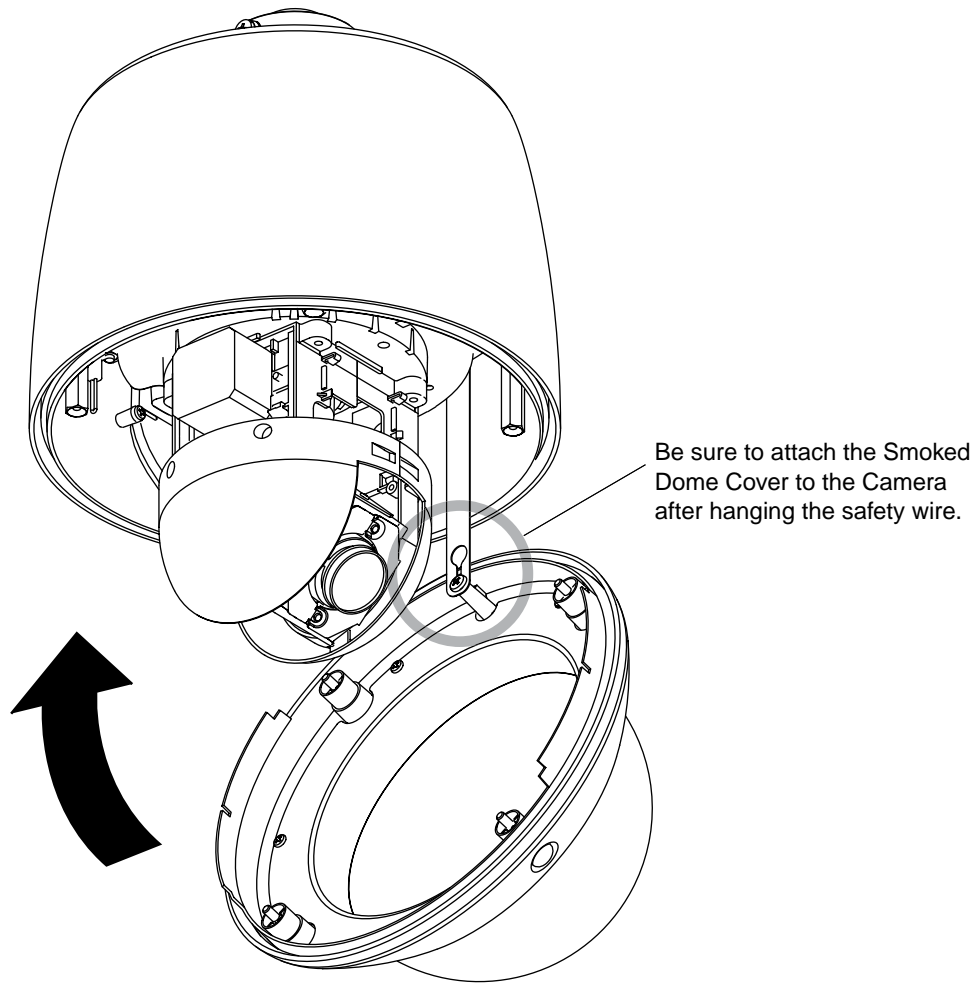

**CAUTION**

Indicates a potentially hazardous situation which, if mishandled, could result in moderate or minor personal injury, and/or property damage.

Attach the Smoked Dome Cover to the camera securely. Failure to do so could result in the cover falling and possibly causing personal injury.

**2. GENERAL DESCRIPTION**

The TOA's C-A711DM Smoked Dome Cover is exclusively designed to be used in conjunction with the optional C-CC714 and C-CC764 Combination Cameras for outdoor use.

### 3. INSTALLATION

Detach the pre-installed transparent cover from the camera, and attach the Smoked Dome Cover instead. For attaching procedures, refer to the installation manual supplied with the Camera.

### 4. SPECIFICATIONS

Finish	Cover: PC resin, Light gray Dome: PC resin, Smoked (Transmission factor: 30%)*
Dimensions	ø219.8 x 115 (H) mm (Dome: ø150 mm)
Applicable Camera	C-CC714, C-CC764

\* The object illumination of the camera equipped with the C-A711DM needs approximately 3.3 times that of the C-CC714 and C-CC764 Camera with the pre-installed dome cover.