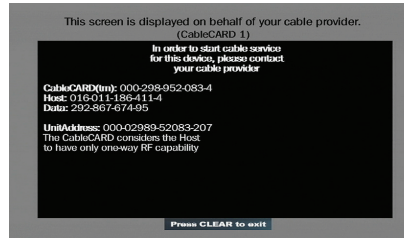

Instructions for CableCARD™ Installers

Please save this sheet and present it to the installer upon arrival.

For installation help and more information, visit www.tivo.com/cablecard.

- 1 Confirm that the Coaxial RF cable from the wall is plugged directly into the **CABLE IN** jack on the back of the TiVo® Series3™ HD Digital Media Recorder (DVR). Also, make sure the TiVo DVR is **POWERED ON**.
- 2 Write down the serial number (or other information that the cable provider may need) of each CableCARD decoder.
- 3 Turn on the TV. Make sure that the correct TV input source is selected, so you see video from the TiVo DVR. (If you're not sure, press the TiVo or GUIDE button on the TiVo® remote control to display a DVR screen.)
- 4 Insert the first CableCARD decoder into **slot 1 (the bottom slot)** on the back of the TiVo DVR. Make note of which card is in this slot. The CableCARD Decoders screen appears.

If you **DON'T** see the CableCARD Decoders screen, follow the on-screen instructions until you do. (Guided Setup is in progress.)

- 5 The CableCARD MMI screen appears automatically a few minutes after a CableCARD decoder is inserted. This screen provides data that you may need to activate the CableCARD decoder. When you are finished, press CLEAR on the TiVo remote to dismiss this screen. See the note (📄) below.

- 6 Call the cable company to activate or initialize the card.
- 7 Select **Configure CableCARD 1** from the CableCARD Decoders screen, then select **Test Channels** to verify the card has been activated. Note: Performing a Channel Scan is not necessary.