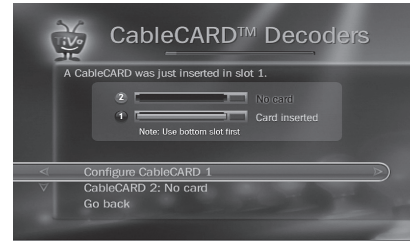

Instructions for CableCARD™ Installers

Please save this sheet and present it to the installer upon arrival.

For installation help and more information, visit www.tivo.com/cablecard.

- 1 Confirm that the Coaxial RF cable from the wall is plugged directly into the **CABLE IN** jack on the back of the TiVo® Series3™ HD Digital Media Recorder (DVR). Also, make sure the TiVo DVR is **POWERED ON**.
- 2 Write down the serial number (or other information that the cable provider may need) of each CableCARD decoder.
- 3 Turn on the TV. Make sure that the correct TV input source is selected, so you see video from the TiVo DVR. (If you're not sure, press the TiVo or GUIDE button on the TiVo® remote control to display a DVR screen.)
- 4 Insert the first CableCARD decoder into **slot 1 (the bottom slot)** on the back of the TiVo DVR. Make note of which card is in this slot. The CableCARD Decoders screen appears.

If you **DON'T** see the CableCARD Decoders screen, follow the on-screen instructions until you do. (Guided Setup is in progress.)

- 5 The CableCARD MMI screen appears automatically a few minutes after a CableCARD decoder is inserted. This screen provides data that you may need to activate the CableCARD decoder. When you are finished, press CLEAR on the TiVo remote to dismiss this screen. See the note (📄) below.

- 6 Call the cable company to activate or initialize the card.
- 7 Select **Configure CableCARD 1** from the CableCARD Decoders screen, then select **Test Channels** to verify the card has been activated. Note: Performing a Channel Scan is not necessary.