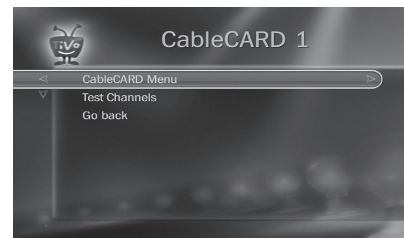

Instructions for CableCARD™ Installers

Please save this sheet and present it to the installer upon arrival.

For installation help and more information, visit www.tivo.com/cablecard.

- 1 Confirm that the Coaxial RF cable from the wall is plugged directly into the **CABLE IN** jack on the back of the TiVo® Series3™ HD Digital Media Recorder (DVR). Also, make sure the TiVo DVR is **POWERED ON**.
- 2 Write down the serial number (or other information that the cable provider may need) of each CableCARD decoder.
- 3 Turn on the TV. Make sure that the correct TV input source is selected, so you see video from the TiVo DVR. (If you're not sure, press the TiVo or GUIDE button on the TiVo® remote control to display a DVR screen.)
- 4 Insert the first CableCARD decoder into **slot 1 (the bottom slot)** on the back of the TiVo DVR. Make note of which card is in this slot. The CableCARD Decoders screen appears.

If you **DON'T** see the CableCARD Decoders screen, follow the on-screen instructions until you do. (Guided Setup is in progress.)

- 5 The CableCARD MMI screen appears automatically a few minutes after a CableCARD decoder is inserted. This screen provides data that you may need to activate the CableCARD decoder. When you are finished, press CLEAR on the TiVo remote to dismiss this screen. See the note (📄) below.

- 6 Call the cable company to activate or initialize the card.
- 7 Select **Configure CableCARD 1** from the CableCARD Decoders screen, then select **Test Channels** to verify the card has been activated. Note: Performing a Channel Scan is not necessary.