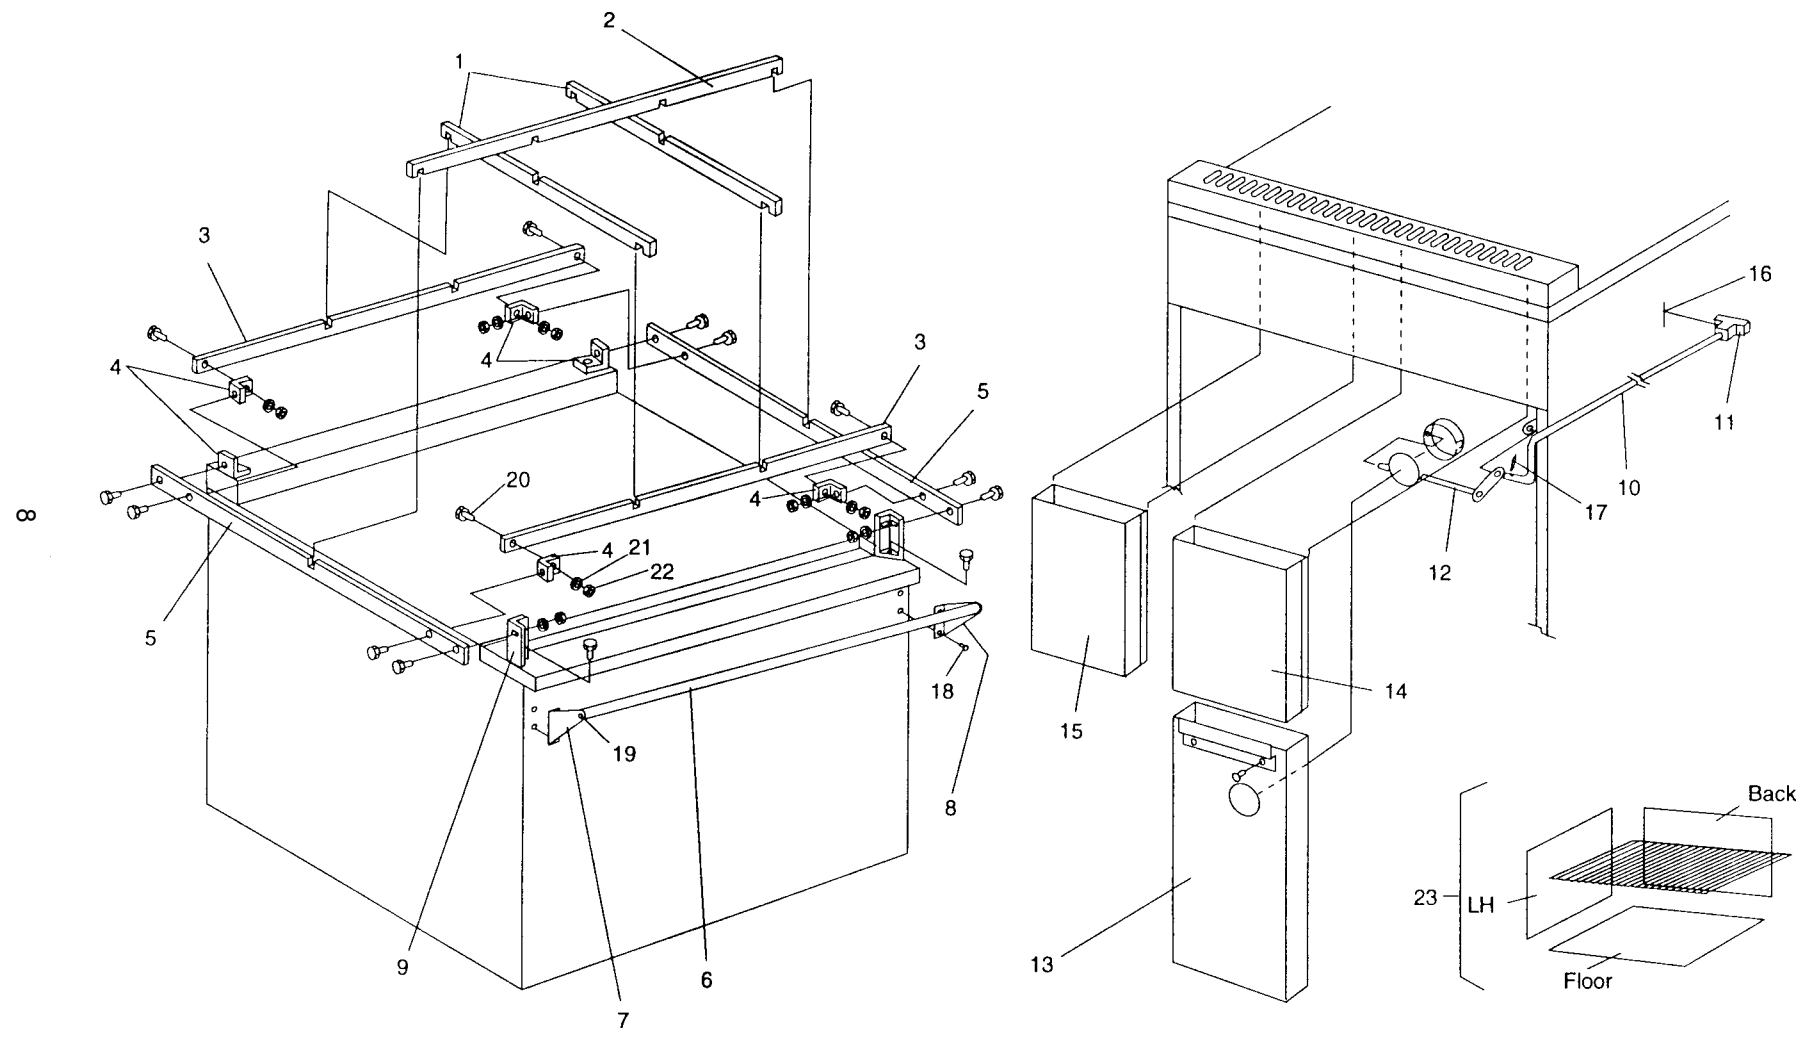

Vents & Marine Rails Parts List

ITEM NO	QTY	PART NO.	DESCRIPTION
1	2	33194	RAIL, SEA FRONT TO BACK LOOSE
2	1	33195	RAIL, SEA LEFT TO RIGHT LOOSE
3	2	20A2C77	RAIL, SEA FIXED RIGHT LEFT
4	6	20A2C76	ANGLE, SEA RAIL SECURITY
5	2	20A2C75	RAIL, SEA FIXED FRONT BACK
6	1	20A2C82	RAIL, HAND
7	1	7001408	BRACKET, RAIL LT MARINE
8	1	7001409	BRACKET, RAIL RT MARINE
9	2	7004267	POST, SEA RACKS
10	1	7000071	ROD, VENT RA
11	1	2100053	KNOB, VENT "T" PULL/OPEN
12	1	7610705	WELDMENT, FLAP VENT
13	1	30412	WELDMENT, FLUE - OVEN SECTION
14	1	30415	WELDMENT, FLUE - TOP SECTION
15	1	32792	WELDMENT, FLUE - TOP SECTION
16	1	2002305	VENT KNOB PIN
17	1	18A12	COTTER PIN
18	4	2000552	SCREW 5/16-18 x 3/4
19	2	4113A8801	SCREW FHM 1/4-20 x 1/2
20	16	2281	SCREW 5/16-18 x 7/16
21	16	4039A8803	LOCKWASHER 5/16
22	12	1411D8815	HEX NUT 5/16-18
23	1	34518	STAINLESS STEEL LINER KIT

6

**RH36, MH36,
CO36, DO36**