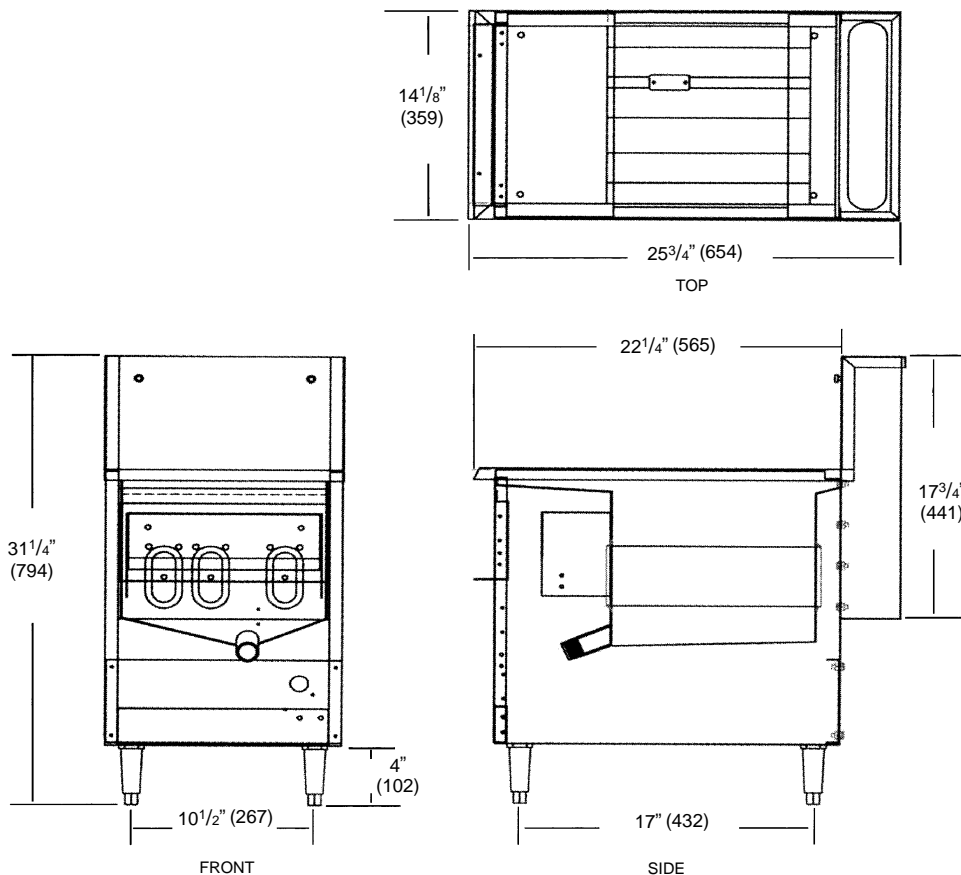

Countertop Gas Fryer - Models: TCGF1200, TCGF1200P

Countertop Gas Fryer

Models *TCGF1200, TCGF1200P*

Model Number	TCGF1200	TCGF1200P
Gas Type	Natural	LP
BTU'S	50,000	50,000
Capacity	(1) 25 lb tank	(1) 25 lb tank
Weight	117 lbs.	117 lbs.
Dimensions	14-1/8" W x 31-1/4" H x 25-3/4" L	14-1/8" W x 31-1/4" H x 25-3/4" L