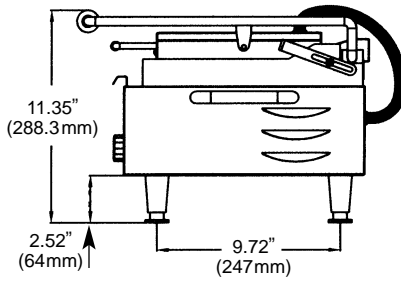

TOP

SIDE CLOSED

SIDE OPEN

Model Number	A720SA663	A720SA666	A720PA663	A720PA666	A720S/PA663	A720S/PA666
Griddle Type	Smooth	Smooth	Grooved	Grooved	Smooth/Grooved	Smooth/Grooved
Surface	Cast Iron	Cast Iron	Cast Iron	Cast Iron	Cast Iron	Cast Iron
Width	18-11/16"	18-11/16"	18-11/16"	18-11/16"	18-11/16"	18-11/16"
Depth	15-5/8"	15-5/8"	15-5/8"	15-5/8"	15-5/8"	15-5/8"
Height	11-1/3"	11-1/3"	11-1/3"	11-1/3"	11-1/3"	11-1/3"
Bottom Cooking Area	17" x 9"	17" x 9"	17" x 9"	17" x 9"	17" x 9"	17" x 9"
Top Cooking Area	8-1/4" x 9" each plate	8-1/4" x 9" each plate	8-1/4" x 9" each plate	8-1/4" x 9" each plate	8-1/4" x 9" each plate	8-1/4" x 9" each plate
Shipping Weight	77 lbs.	77 lbs.	77 lbs.	77 lbs.	77 lbs.	77 lbs.
Supply (1 Phase)	208 V	240 V	208 V	240 V	208 V	240 V
Current Draw (Amps)	10.6 A	12.1 A	10.6 A	12.1 A	10.6 A	12.1 A
Heat Input	2.9 KW	3.2 KW	2.9 KW	3.2 KW	2.9 KW	3.2 KW
Factory Installed 36" Cord & Plug	NEMA 6-15 P	NEMA 6-15 P	NEMA 6-15 P	NEMA 6-15 P	NEMA 6-15 P	NEMA 6-15 P