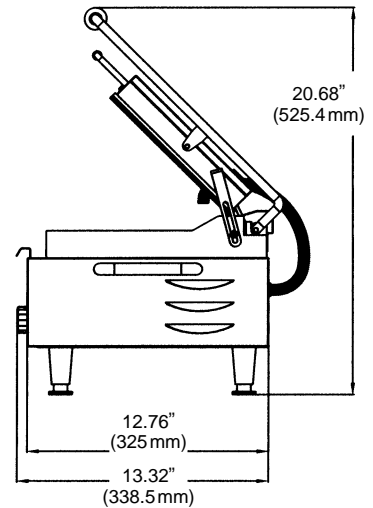

TOP

SIDE CLOSED

SIDE OPEN

Model Number	A720SA663	A720SA666	A720PA663	A720PA666	A720S/PA663	A720S/PA666
Griddle Type	Smooth	Smooth	Grooved	Grooved	Smooth/Grooved	Smooth/Grooved
Surface	Cast Iron	Cast Iron	Cast Iron	Cast Iron	Cast Iron	Cast Iron
Width	18-11/16"	18-11/16"	18-11/16"	18-11/16"	18-11/16"	18-11/16"
Depth	15-5/8"	15-5/8"	15-5/8"	15-5/8"	15-5/8"	15-5/8"
Height	11-1/3"	11-1/3"	11-1/3"	11-1/3"	11-1/3"	11-1/3"
Bottom Cooking Area	17" x 9"	17" x 9"	17" x 9"	17" x 9"	17" x 9"	17" x 9"
Top Cooking Area	8-1/4" x 9" each plate	8-1/4" x 9" each plate	8-1/4" x 9" each plate	8-1/4" x 9" each plate	8-1/4" x 9" each plate	8-1/4" x 9" each plate
Shipping Weight	77 lbs.	77 lbs.	77 lbs.	77 lbs.	77 lbs.	77 lbs.
Supply (1 Phase)	208 V	240 V	208 V	240 V	208 V	240 V
Current Draw (Amps)	10.6 A	12.1 A	10.6 A	12.1 A	10.6 A	12.1 A
Heat Input	2.9 KW	3.2 KW	2.9 KW	3.2 KW	2.9 KW	3.2 KW
Factory Installed 36" Cord & Plug	NEMA 6-15 P	NEMA 6-15 P	NEMA 6-15 P	NEMA 6-15 P	NEMA 6-15 P	NEMA 6-15 P