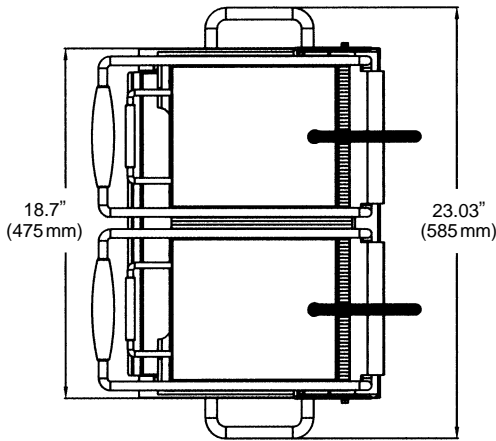

TOP

SIDE CLOSED

SIDE OPEN

Model Number	A720SA663	A720SA666	A720PA663	A720PA666	A720S/PA663	A720S/PA666
Griddle Type	Smooth	Smooth	Grooved	Grooved	Smooth/Grooved	Smooth/Grooved
Surface	Cast Iron	Cast Iron	Cast Iron	Cast Iron	Cast Iron	Cast Iron
Width	18-11/16"	18-11/16"	18-11/16"	18-11/16"	18-11/16"	18-11/16"
Depth	15-5/8"	15-5/8"	15-5/8"	15-5/8"	15-5/8"	15-5/8"
Height	11-1/3"	11-1/3"	11-1/3"	11-1/3"	11-1/3"	11-1/3"
Bottom Cooking Area	17" x 9"	17" x 9"	17" x 9"	17" x 9"	17" x 9"	17" x 9"
Top Cooking Area	8-1/4" x 9" each plate	8-1/4" x 9" each plate	8-1/4" x 9" each plate	8-1/4" x 9" each plate	8-1/4" x 9" each plate	8-1/4" x 9" each plate
Shipping Weight	77 lbs.	77 lbs.	77 lbs.	77 lbs.	77 lbs.	77 lbs.
Supply (1 Phase)	208 V	240 V	208 V	240 V	208 V	240 V
Current Draw (Amps)	10.6 A	12.1 A	10.6 A	12.1 A	10.6 A	12.1 A
Heat Input	2.9 KW	3.2 KW	2.9 KW	3.2 KW	2.9 KW	3.2 KW
Factory Installed 36" Cord & Plug	NEMA 6-15 P	NEMA 6-15 P	NEMA 6-15 P	NEMA 6-15 P	NEMA 6-15 P	NEMA 6-15 P