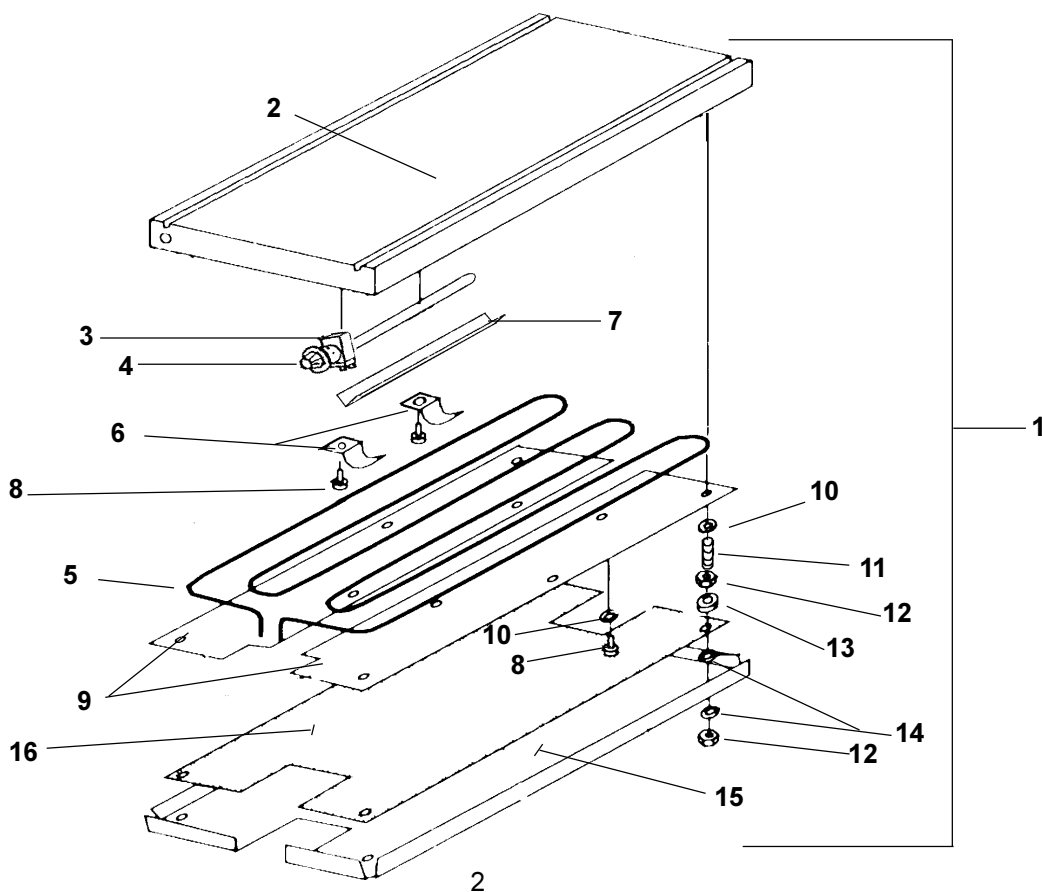

parts manual

RA12X1

**RA12X1 ALL-PURPOSE TOP
AND RA12X4 HOTPLATE
RANGES**

RA12X4

P/N 38456
Rev. B • V1 • 9/98

RA 12X1 SUBASSEMBLY

ITEM NO.	QTY.	PART NO.	DESCRIPTION
1	1	7601872	12 x 24 Hotplate Assembly, 208V
1	1	7601873	12 x 24 Hotplate Assembly, 240V
1	1	7601875	12 x 24 Hotplate Assembly, 480V
2	1	20XA1G1	12 x 24 Griddle Top, Grooved
3	1	3004281	Thermostat, Hotplate 250° - 850° F (121° - 454°C)
4	1	2100094	Knob, Thermostat 250° - 850° F (121° - 454°C)
5	1	F706A8703	Heater, 208V / 5200W
5	1	F706A8731	Heater, 240V / 5300W
5	1	F706A8729	Heater, 480V / 5300W
6	2	F706A1013	Clamp, Bulb Thermostat
7	1	7007257	Angle, Bulb Clamp
8	8	2000340	Cap Screw, 1/4 - 20 x 3/8
9	2	20A2G1	Plate, Clamp
10	10	F706A8809	Washer, Flat , 0.34 x 1.25 x 0.051
11	4	2001184	Stud, Threaded 1/4-20 x 1.75
12	8	F706A8807	Nut, Hex 1/4-20 Brass
13	4	F706A8811	Spacer
14	10	F706A8805	Washer, Flat, 1/4
15	1	F706A1017	Baffle
16	1	8500079	Insulation, Grid/Hotplate