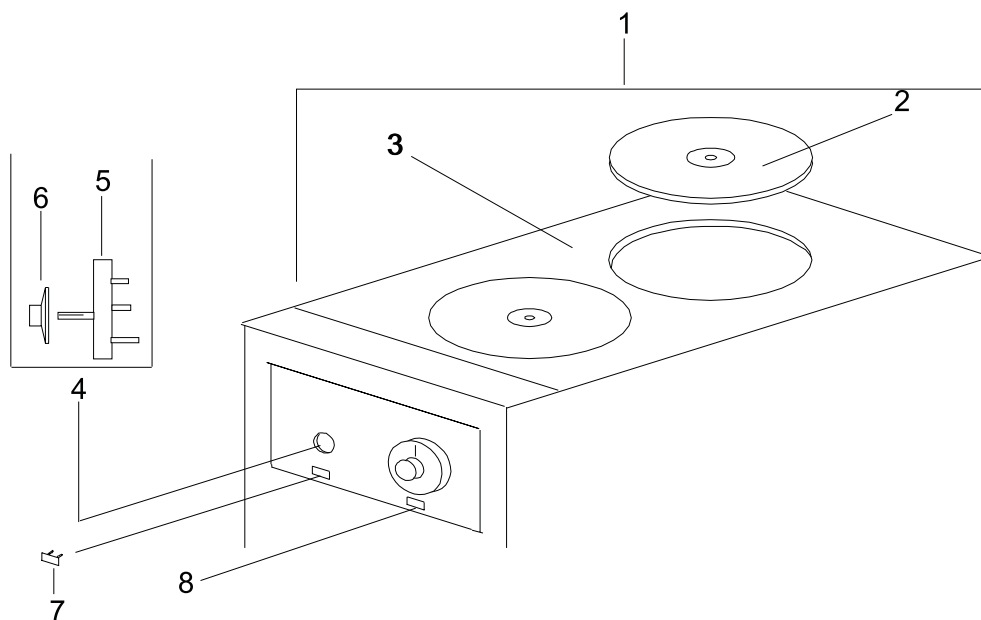

RA12X4 SUBASSEMBLY

ITEM NO.	QTY.	PART No.	DESCRIPTION
1	1	20B2A312S*	Twin EGO Hotplate and Panel Assembly, 208V/2000W
1	1	34797*	Twin EGO Hotplate and Panel Assembly, 208V/2600W
1	1	20B2A313*	Twin EGO Hotplate and Panel Assembly, 240V/2000W
1	1	33850*	Twin EGO Hotplate and Panel Assembly, 240V/2600W
1	1	20B2A314	Twin EGO Hotplate and Panel Assembly, 380V/2000W
1	1	20B2A315	Twin EGO Hotplate and Panel Assembly, 480V/2000W
2	2	20B2E40*	Round EGO Hotplate, 208V/2000W
2	2	1132B8701*	Round EGO Hotplate, 208V/2600W
2	2	20B2E41*	Round EGO Hotplate, 240V/2000W
2	2	1132B8703*	Round EGO Hotplate, 240V/2600W
2	2	20B2E46	Round EGO Hotplate, 380V/2000W
2	2	20B2E47	Round EGO Hotplate, 480V/2000W
3	1	35795	Twin Hotplate Panel
4	1	34414	Switch Kit, 3-Heat and Off (Units made prior to 1/96 only)
5	2	32941	Rotary Switch, 3-Heat and Off (Units made after 1/96)
6	2	33432	4-Position Knob (Units made after 1/96)
7	1	3003140	Front Indicator Light, 250V
8	1	3003139	Rear Indicator Light, 250V
7	1	3003158	Front Indicator Light, 480V
8	1	3003157	Rear Indicator Light, 480V

* All 208V and 240V units made prior to 7/94 are rated at 4.0 KW (2 x 2000W hot plates). All 208V and 240V units produced since 7/94 are rated at 5.2 KW (2 x 2600W hot plates). Check the wattage rating on your unit's nameplate before ordering.