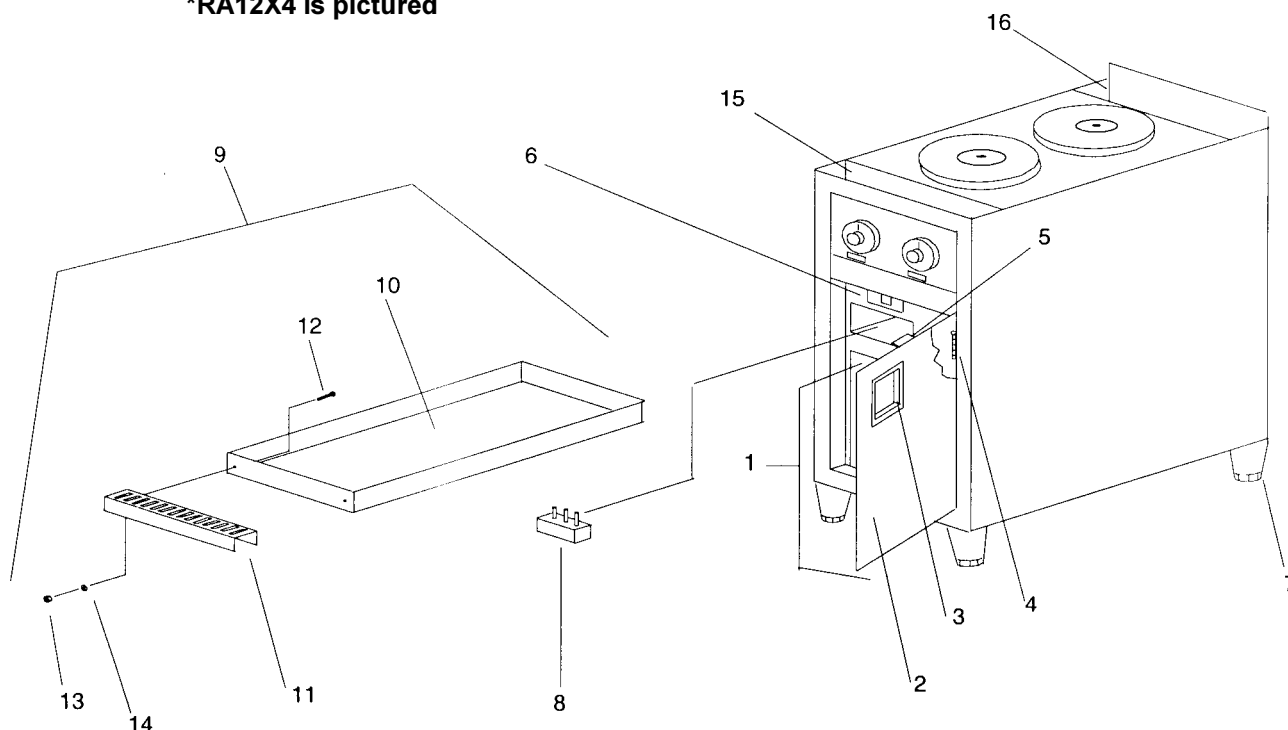

RA12X1 and RA12X4*

ITEM NO.	QTY.	PART NO.	DESCRIPTION
1	1	7601859	Cabinet Door Assembly, Complete
2	1	7001101	Cabinet Door
3	1	3101755	Door Pull, Recessed
4	2	3101804	Hinge, Cabinet Door
5	1	3101005	Magnetic Door Plate
6	1	7002668	Magnetic Catch Plate
7	4	3101907	Adjustable Leg, 6"
8	1	3027A0001	Terminal Block Assembly, 3-Phase
8	1	1122B0001	Terminal Block Assembly, 1-Phase
9	1	7604763S	Grease Drawer and Handle Assembly
10	1	7604761	Grease Drawer Wldmt.
11	1	7001736	Grease Drawer Handle
12	2	2000199	Screw, 10 - 24 x 3/8 18-8
13	2	A3323	Hex Nut 10 - 24 SST
14	2	2001740	Washer, Lock Ext #10 ZP
15	1	7601856	Front Grease Trough
16	1	7601868	Rear Grease Trough Assembly
not shown	2	20B2E44	Terminal Block Assembly, Heating Element

*RA12X4 is pictured

Middleby Cooking Systems Group • 1400 Toastmaster Drive • Elgin, IL 60120 • (847)741-3300 • FAX (847)741-4406

Middleby Corp 24-Hour Service Hotline 1-800-238-8444

www.middleby.com