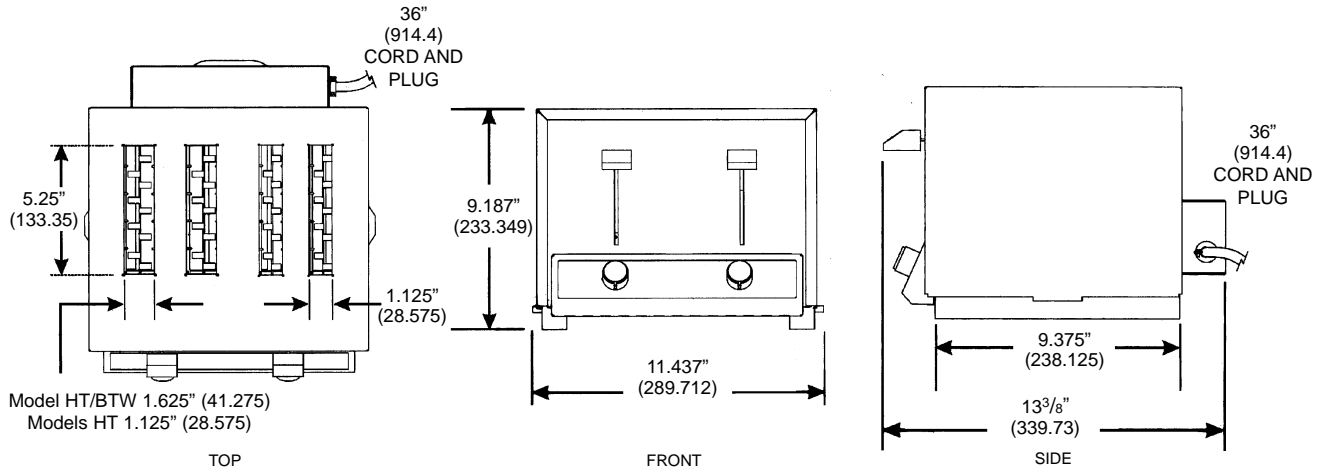

Model Number	HT409	HTC409	HT424
Slots	4	4	4
Slices per Hour	150/150	150/150	150/190
Supply (1 phase)	120 V	120 V	208/240 V
Current Draw	16.6 A	16.6 A	8.0/9.2 A
Rated Heat Input	2.0 KW	2.0 KW	1.7/2.2 KW
Factory Installed Cord & Plug	NEMA 5-20P	NEMA 5-30P	NEMA 6-15P
Slot Width	1-1/8"/1-5/8"	1-1/8"/1-5/8"	1-1/8"/1-5/8"
Slot Depth	5-1/4"	5-1/4"	5-1/4"
Width	11-7/16"	11-7/16"	11-7/16"
Depth	13-3/8"	13-3/8"	13-3/8"
Height	9-3/16"	9-3/16"	9-3/16"
Ship Weight	21 lbs.	21 lbs.	21 lbs.