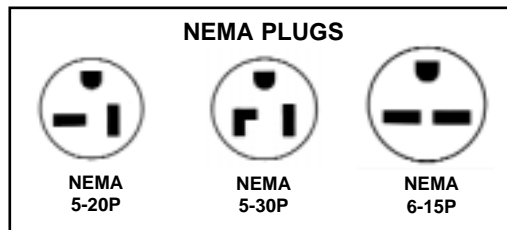

Model Number	HT409	HTC409	HT424
Slots	4	4	4
Slices per Hour	150/150	150/150	150/190
Supply (1 phase)	120 V	120 V	208/240 V
Current Draw	16.6 A	16.6 A	8.0/9.2 A
Rated Heat Input	2.0 KW	2.0 KW	1.7/2.2 KW
Factory Installed Cord & Plug	NEMA 5-20P	NEMA 5-30P	NEMA 6-15P
Slot Width	1-1/8"/1-5/8"	1-1/8"/1-5/8"	1-1/8"/1-5/8"
Slot Depth	5-1/4"	5-1/4"	5-1/4"
Width	11-7/16"	11-7/16"	11-7/16"
Depth	13-3/8"	13-3/8"	13-3/8"
Height	9-3/16"	9-3/16"	9-3/16"
Ship Weight	21 lbs.	21 lbs.	21 lbs.