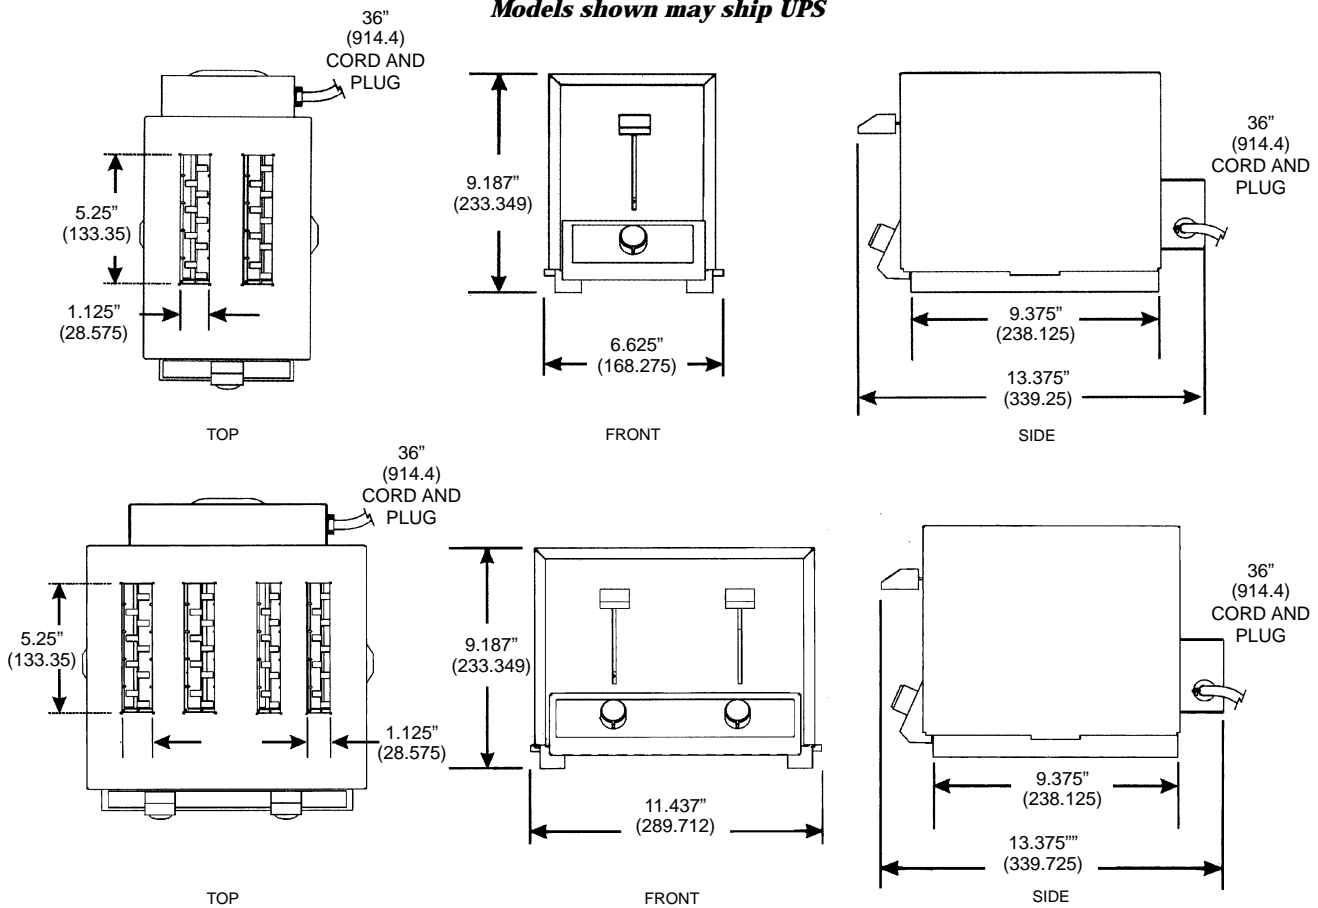

NEMA 5-20P

NEMA 5-30P

NEMA 6-20P

NEMA 5-15P

NEMA 6-15P

Solid-State Pop-Up Toasters • Bread & Texas Toast Toasters

Models shown may ship UPS

	TWO SLOT		FOUR SLOT			
Model Number	TP209	TP224	TP409	TP4C09	TP424	TP430
Slots	2	2	4	4	4	4
Slices per Hour	150	150	250	250	250/300	250/300
Supply (1 phase)	120 V	208/240 V	120 V	120 V	208/240 V	208 V
Current Draw	9.0 A	4.8/5.4 A	18.3 A	18.3 A	9.6/10.8 A	12.5 A
Rated Heat Input	1.1 KW	1.0/1.3 KW	2.2 KW	2.2 KW	2.0/2.6 KW	2.6 KW
Factory Installed Cord & Plug	NEMA 5-15P	NEMA 6-15P	NEMA 5-20P	NEMA 5-30P	NEMA 6-15P	(Canada) NEMA 6-20P
Slot Width	1-1/8"	1-1/8"	1-1/8"	1-1/8"	1-1/8"	1-1/8"
Slot Depth	5-1/4"	5-1/4"	5-1/4"	5-1/4"	5-1/4"	5-1/4"
Width	6-5/8"	6-5/8"	11-7/16"	11-7/16"	11-7/16"	11-7/16"
Depth	13-3/8"	13-3/8"	13-3/8"	13-3/8"	13-3/8"	13-3/8"
Height	9-3/16"	9-3/16"	9-3/16"	9-3/16"	9-3/16"	9-3/16"
Ship Weight	12.3 lbs.	12.3 lbs.	21 lbs.	21 lbs.	21 lbs.	21 lbs.