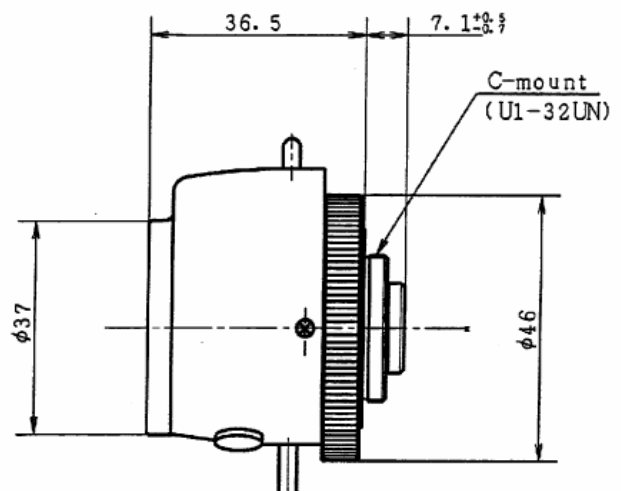

Tokina

MONOFOCAL LENS

TOKINA Co.,Ltd.

Security Products Division

120-4 NOZUTA-MACHI, MACHIDA-SHI,

TOKYO, 195-0063 JAPAN

TEL:+81-42-734-8912 FAX:+81-42-735-1463

E-mail:cctv@tokina.co.jp

TC0614AI f=6mm F1:1.4 VIDEO IRIS

SPECIFICATION

MODEL NUMBER		TC0614AI
IMAGE FORMAT		1/2inch
FOCAL LENGTH		6mm
MAXIMUM APERTURE		F1.4
APERTURE RATIO		F1.4-250
M.O.D.		0.3m
ANGLE OF VIEW	DIAGONAL	57.5°
	HORIZONTAL	46.0°
	VERTICAL	34.5°
FILTER SIZE		-
DIMENSIONS		W48.7×H37.0×D36.5mm
WEIGHT		75g
OPERATING TEMPERATURE RANGE		-10°C~45°C
OPERATING HUMIDITY RANGE		30%~70%
MOUNT		C

●AUTO IRIS

INPUT VOLTAGE	DC+8V-16V
CURRENT CONSUMPTION	35mA OR LESS
INPUT SIGNAL	VS OR V SIGNAL
IRIS ACCURACY	±15% AT VIDEO SIGNAL LEVEL
SENSITIVITY	0.5~1.0Vp-p AT VIDEO SIGNAL LEVEL
RESPONSE SPEED	APPROX.1.5 SECONDS

●AUTO IRIS

CABLE COLOR	CONNECTION
RED	POWER (DC+8V-16V)
WHITE	VS OR V SIGNAL
GREEN	REMOTE
BLACK	GND

DESIGN AND SPECIFICATIONS ARE SUBJECT TO CHANGE WITHOUT NOTICE

PRINTED IN JAPAN