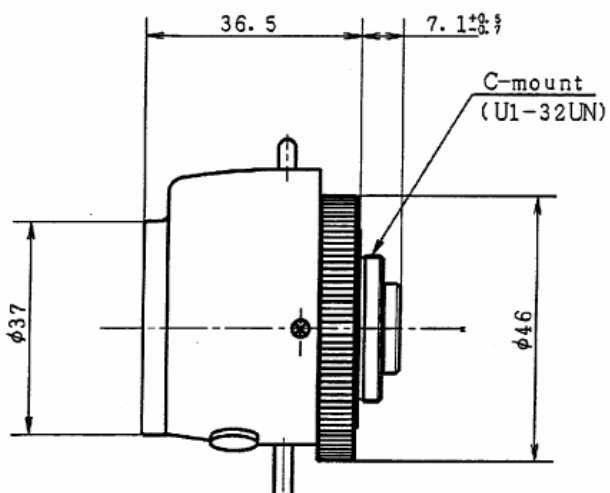

Tokina

MONOFOCAL LENS

TOKINA Co.,Ltd.

Security Products Division

120-4 NOZUTA-MACHI, MACHIDA-SHI,

TOKYO, 195-0063 JAPAN

TEL:+81-42-734-8912 FAX:+81-42-735-1463

E-mail:cctv@tokina.co.jp

TC0614DC f=6mm F1:1.4 DC IRIS

SPECIFICATION

MODEL NUMBER		TC0614DC
IMAGE FORMAT		1/2inch
FOCAL LENGTH		6mm
MAXIMUM APERTURE		F1.4
APERTURE RATIO		F1.4-250
M.O.D.		0.3m
ANGLE OF VIEW	DIAGONAL	57.5°
	HORIZONTAL	46.0°
	VERTICAL	34.5°
FILTER SIZE		-
DIMENSIONS		W48.7×H37.0×D36.5mm
WEIGHT		75g
OPERATING TEMPERATURE RANGE		-10°C~45°C
OPERATING HUMIDITY RANGE		30%~70%
MOUNT		C

●DC IRIS

CABLE COLOR	CONNECTION
WHITE	DRIVING COIL+
GREEN	DRIVING COIL-
BLACK	DAMPING COIL+
RED	DAMPING COIL-

DESIGN AND SPECIFICATIONS ARE SUBJECT TO CHANGE WITHOUT NOTICE

PRINTED IN JAPAN