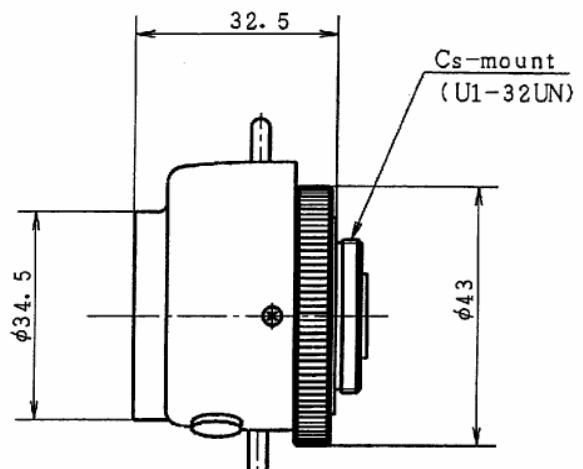

Tokina

MONOFOCAL LENS

TOKINA Co.,Ltd.

Security Products Division

120-4 NOZUTA-MACHI, MACHIDA-SHI,

TOKYO, 195-0063 JAPAN

TEL:+81-42-734-8912 FAX:+81-42-735-1463

E-mail:cctv@tokina.co.jp

TC0812AI f=8mm F1:1.2 VIDEO IRIS

SPECIFICATION

MODEL NUMBER		TC0812AI
IMAGE FORMAT		1/3inch
FOCAL LENGTH		8mm
MAXIMUM APERTURE		F1.2
APERTURE RATIO		F1.2-360
BACK FOCAL LENGTH		8.38
M.O.D.		0.3m
ANGLE OF VIEW	DIAGONAL	42.1°
	HORIZONTAL	33.5°
	VERTICAL	25.2°
FILTER SIZE		-
DIMENSIONS		W46.7×H32.5×D34.5mm
WEIGHT		75g
OPERATING TEMPERATURE RANGE		-10°C~45°C
OPERATING HUMIDITY RANGE		30%~70%
MOUNT		CS

●AUTO IRIS

INPUT VOLTAGE	DC+8V-16V
CURRENT CONSUMPTION	35mA OR LESS
INPUT SIGNAL	VS OR V SIGNAL
IRIS ACCURACY	±15% AT VIDEO SIGNAL LEVEL
SENSITIVITY	0.5~1.0Vp-p AT VIDEO SIGNAL LEVEL
RESPONSE SPEED	APPROX.1.5 SECONDS

●AUTO IRIS

CABLE COLOR	CONNECTION
RED	POWER(DC+8V-16V)
WHITE	VS OR V SIGNAL
GREEN	REMOTE
BLACK	GND

DESIGN AND SPECIFICATIONS ARE SUBJECT TO CHANGE WITHOUT NOTICE

PRINTED IN JAPAN