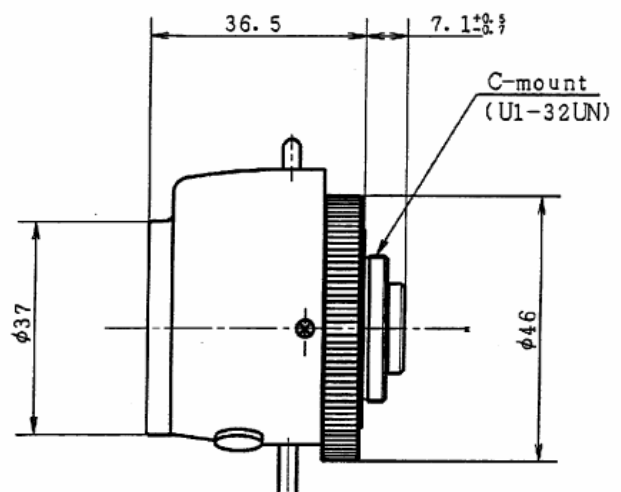

Tokina

MONOFOCAL LENS

TOKINA Co.,Ltd.

Security Products Division

120-4 NOZUTA-MACHI, MACHIDA-SHI,

TOKYO, 195-0063 JAPAN

TEL:+81-42-734-8912 FAX:+81-42-735-1463

E-mail:cctv@tokina.co.jp

TC1214AI f=12mm F1:1.4 VIDEO IRIS

SPECIFICATION

MODEL NUMBER		TC1214AI
IMAGE FORMAT		1/2inch
FOCAL LENGTH		12mm
MAXIMUM APERTURE		F1:1.4
APERTURE RATIO		F1:1.4-250
M.O.D.		0.3m
ANGLE OF VIEW	DIAGONAL	29.0°
	HORIZONTAL	23.2°
	VERTICAL	17.4°
FILTER SIZE		-
DIMENSIONS		W48.7×H37.0×D36.5mm
WEIGHT		75g
OPERATING TEMPERATURE RANGE		-10°C~45°C
OPERATING HUMIDITY RANGE		30%~70%
MOUNT		C

●AUTO IRIS

INPUT VOLTAGE	DC+8V-16V
CURRENT CONSUMPTION	35mA OR LESS
INPUT SIGNAL	VS OR V SIGNAL
IRIS ACCURACY	±15% AT VIDEO SIGNAL LEVEL
SENSITIVITY	0.5~1.0Vp-p AT VIDEO SIGNAL LEVEL
RESPONSE SPEED	APPROX.1.5 SECONDS

●AUTO IRIS

CABLE COLOR	CONNECTION
RED	POWER (DC+8V-16V)
WHITE	VS OR V SIGNAL
GREEN	REMOTE
BLACK	GND

DESIGN AND SPECIFICATIONS ARE SUBJECT TO CHANGE WITHOUT NOTICE

PRINTED IN JAPAN