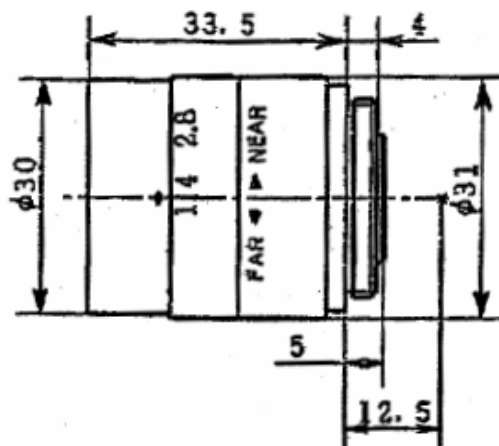

TC2814 f=2.8mm F1.4 Manual IRIS

SPECIFICATION

MODEL NUMBER	TC2814
IMAGE FORMAT	1/3inch
FOCAL LENGTH	2.8mm
MAXIMUM APERTURE	F1.4
APERTURE RATIO	F1.4-C
BACK FOCAL LENGTH	8.76
M.O.D.	0.1m
DIMENSIONS	H32.0×D30.0mm
WEIGHT	50g
OPERATING TEMPERATURE RANGE	-10°C~45°C
OPERATING HUMIDITY RANGE	30%~70%
MOUNT	CS

ANGLE OF VIEW	1/3"
DIAGONAL	115.3°
HORIZONTAL	93.6°
VERTICAL	70.8°

OPERATION

FOCUS	Manual
IRIS	Manual