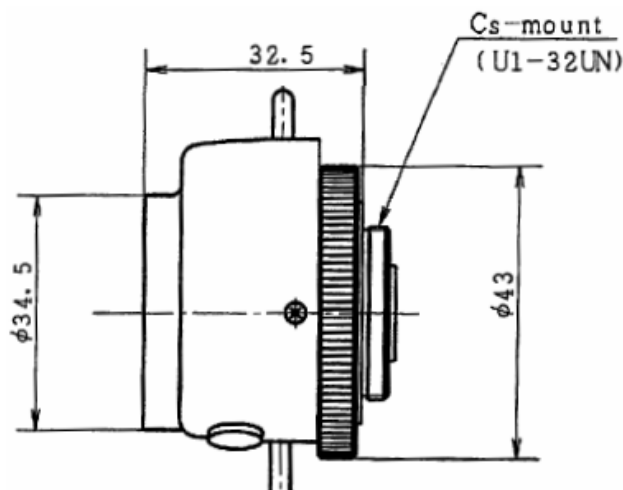

TC2814AI f=2.8mm F1.4 VIDEO IRIS

SPECIFICATION

MODEL NUMBER	TC2814AI
IMAGE FORMAT	1/3inch
FOCAL LENGTH	2.8mm
MAXIMUM APERTURE	F1.4
APERTURE RATIO	F1.4-360
BACK FOCAL LENGTH	8.76
M.O.D.	0.1m
DIMENSIONS	W46.7×H32.5×D34.5mm
WEIGHT	75g
OPERATING TEMPERATURE RANGE	-10°C~45°C
OPERATING HUMIDITY RANGE	30%~70%
MOUNT	CS

ANGLE OF VIEW

DIAGONAL	115.3°
HORIZONTAL	93.6°
VERTICAL	70.8°

AUTO IRIS

INPUT VOLTAGE	DC8V-16V
CURRENT CONSUMPTION	35mA OR LESS
INPUT SIGNAL	VS OR V SIGNAL
IRIS ACCURACY	±15% AT VIDEO SIGNAL LEVEL
SENSITIVITY	0.5~1.0Vp-p AT VIDEO SIGNAL LEVEL
RESPONSE SPEED	APPROX.1.5 SECONDS

CABLE COLOR	CONNECTION
RED	POWER (DC8V-16V)
WHITE	VS OR V SIGNAL
GREEN	REMOTE
BLACK	GND