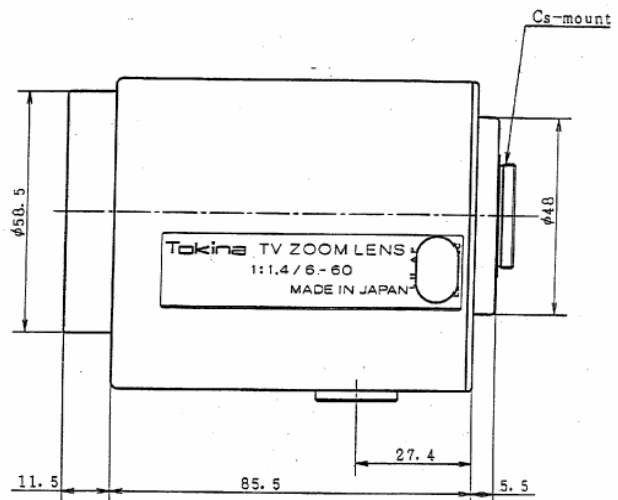

MOTORIZED ZOOM LENS

TM10Z0614GAI f = 6-60mm F1.4 VIDEO IRIS

SPECIFICATION

MODEL NUMBER		TM10Z0614GAI	
IMAGE FORMAT		1/3inch	
FOCAL LENGTH		6-60mm	
MAXIMUM APERTURE		F1:1.4	
APERTURE RATIO		F1:1.4-360	
BACK FOCAL LENGTH		11.25mm	
M.O.D.		1.5m	
ANGLE OF VIEW	DIAGONAL	W54.3°	T5.8°
	HORIZONTAL	W43.6°	T4.6°
	VERTICAL	W33.4°	T3.4°
FILTER SIZE		M46mm P=0.75	
DIMENSIONS		W65.0×H75.3×L102.5mm	
WEIGHT		500g	
OPERATING TEMPERATURE RANGE		-10°C~45°C	
OPERATING HUMIDITY RANGE		30%~70%	
MOUNT		CS	

●AUTO IRIS

INPUT VOLTAGE		DC8V-16V	
CURRENT CONSUMPTION		50mA OR LESS	
INPUT SIGNAL		VS OR V SIGNAL	
IRIS ACCURACY		±15% AT VIDEO SIGNAL LEVEL	
SENSITIVITY		0.5~1.0Vp-p AT VIDEO SIGNAL LEVEL	
RESPONSE SPEED		APPROX.2 SECONDS	

●FOCUS/ZOOM

INPUT VOLTAGE		DC6V-12V	
CURRENT CONSUMPTION		50mA OR LESS	
MOTORIZATION SPEED		APPROX.3 SECONDS	

■CABLE CONNECTION

●FOCUS

CABLE COLOR	POLARITY	DIRECTION
BLACK	+	INF.
GREEN	-	
BLACK	-	NEAR
GREEN	+	

●ZOOM

CABLE COLOR	POLARITY	DIRECTION
RED	+	WIDE
YELLOW	-	
RED	-	TELE
YELLOW	+	

●AUTO IRIS

CABLE COLOR	CONNECTION
RED	POWER (DC8V-16V)
WHITE	VS OR V SIGNAL
GREEN	REMOTE
BLACK	GND