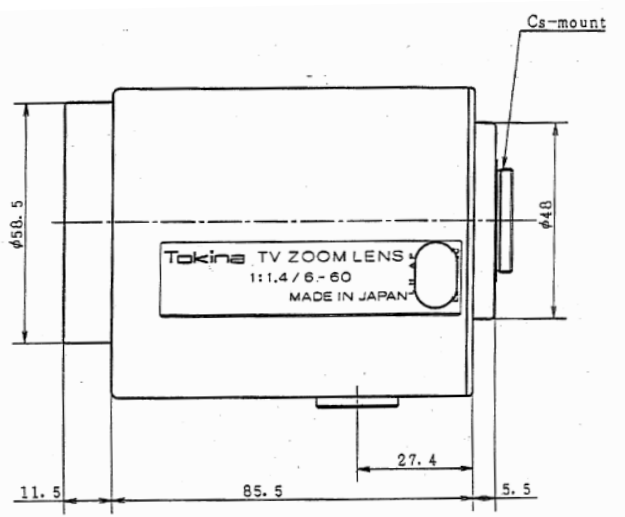

MOTORIZED ZOOM LENS

TM10Z0614N f = 6-60mm F1.4 MANUAL IRIS

SPECIFICATION

MODEL NUMBER		TM10Z0614N	
IMAGE FORMAT		1/3inch	
FOCAL LENGTH		6-60mm	
MAXIMUM APERTURE		F1:1.4	
APERTURE RATIO		F1:1.4-360	
BACK FOCAL LENGTH		11.25mm	
M.O.D.		1.5m	
ANGLE OF VIEW	DIAGONAL	W54.3°	T5.8°
	HORIZONTAL	W43.6°	T4.6°
	VERTICAL	W33.4°	T3.4°
FILTER SIZE		M46mm P=0.75	
DIMENSIONS		W65.0×H75.3×L102.5mm	
WEIGHT		500g	
OPERATING TEMPERATURE RANGE		-10°C~45°C	
OPERATING HUMIDITY RANGE		30%~70%	
MOUNT		CS	

●MOTORIZED IRIS

INPUT VOLTAGE	DC6V-12V
CURRENT CONSUMPTION	50mA OR LESS
MOTORIZATION SPEED	APPROX.5 SECONDS

●FOCUS/ZOOM

INPUT VOLTAGE	DC6V-12V
CURRENT CONSUMPTION	50mA OR LESS
MOTORIZATION SPEED	APPROX.3 SECONDS

■CABLE CONNECTION

●FOCUS

CABLE COLOR	POLARITY	DIRECTION
BLACK	+	INF.
GREEN	-	
BLACK	-	NEAR
GREEN	+	

●ZOOM

CABLE COLOR	POLARITY	DIRECTION
RED	+	WIDE
YELLOW	-	TELE
RED	-	
YELLOW	+	

●MOTORIZED IRIS

CABLE COLOR	POLARITY	DIRECTION
BROWN	+	CLOSE
WHITE	-	
BROWN	-	OPEN
WHITE	+