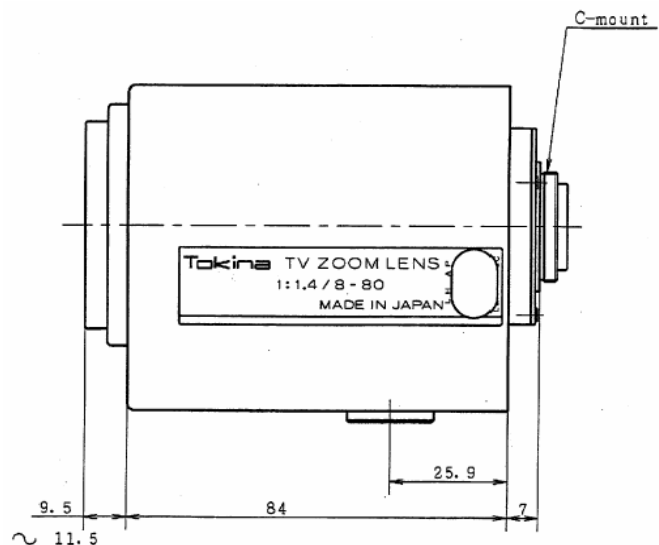

MOTORIZED ZOOM LENS

TM10Z0818GAI f = 8-80mm F1.8 VIDEO IRIS

SPECIFICATION

MODEL NUMBER		TM10Z0818GAI	
IMAGE FORMAT		1/2inch	
FOCAL LENGTH		8-80mm	
MAXIMUM APERTURE		F1.8	
APERTURE RATIO		F1.8-360	
BACK FOCAL LENGTH		11.70mm	
M.O.D.		1.5m	
ANGLE OF VIEW	DIAGONAL	W54.3°	T5.8°
	HORIZONTAL	W43.4°	T4.6°
	VERTICAL	W33.4°	T3.4°
FILTER SIZE		M46mm P=0.75	
DIMENSIONS		W65.0×H75.3×L102.5mm	
WEIGHT		500g	
OPERATING TEMPERATURE RANGE		-10°C~45°C	
OPERATING HUMIDITY RANGE		30%~70%	
MOUNT		C	

●AUTO IRIS

INPUT VOLTAGE	DC8V-16V
CURRENT CONSUMPTION	50mA OR LESS
INPUT SIGNAL	VS OR V SIGNAL
IRIS ACCURACY	±15% AT VIDEO SIGNAL LEVEL
SENSITIVITY	0.5~1.0Vp-p AT VIDEO SIGNAL LEVEL
RESPONSE SPEED	APPROX.2 SECONDS

●FOCUS/ZOOM

INPUT VOLTAGE	DC6V-12V
CURRENT CONSUMPTION	50mA OR LESS
MOTORIZATION SPEED	APPROX.3 SECONDS

■CABLE CONNECTION

●FOCUS

CABLE COLOR	POLARITY	DIRECTION
BLACK	+	INF.
GREEN	-	
BLACK	-	NEAR
GREEN	+	

●ZOOM

CABLE COLOR	POLARITY	DIRECTION
RED	+	WIDE
YELLOW	-	
RED	-	TELE
YELLOW	+	

●AUTO IRIS

CABLE COLOR	CONNECTION
RED	POWER (DC8V-16V)
WHITE	VS OR V SIGNAL
GREEN	REMOTE
BLACK	GND