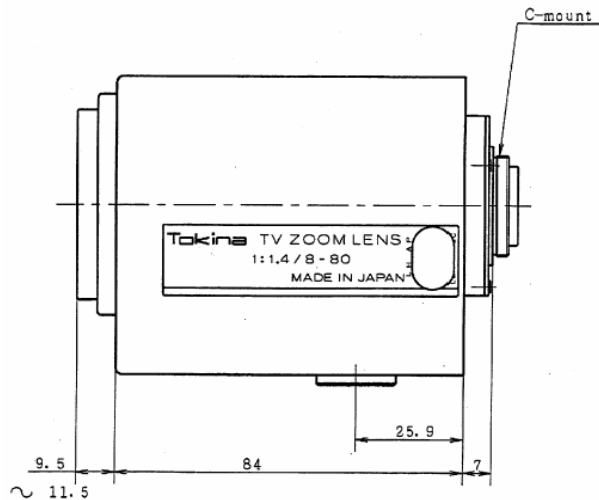

MOTORIZED ZOOM LENS

TM10Z0818GAIDC f = 8-80mm F1.8 DC IRIS

SPECIFICATION

MODEL NUMBER		TM10Z0818GAIDC	
IMAGE FORMAT		1/2inch	
FOCAL LENGTH		8-80mm	
MAXIMUM APERTURE		F1.8	
APERTURE RATIO		F1.8-360	
BACK FOCAL LENGTH		11.70mm	
M.O.D.		1.5m	
ANGLE OF VIEW	DIAGONAL	W54.3°	T5.8°
	HORIZONTAL	W43.4°	T4.6°
	VERTICAL	W33.4°	T3.4°
FILTER SIZE		M46mm P=0.75	
DIMENSIONS		W65.0×H75.3×L102.5mm	
WEIGHT		500g	
OPERATING TEMPERATURE RANGE		-10°C~45°C	
OPERATING HUMIDITY RANGE		30%~70%	
MOUNT		C	

● FOCUS/ZOOM

INPUT VOLTAGE	DC6V-12V
CURRENT CONSUMPTION	50mA OR LESS
MOTORIZATION SPEED	APPROX. 3 SECONDS

■ CABLE CONNECTION

● FOCUS

CABLE COLOR	POLARITY	DIRECTION
BLACK	+	INF.
GREEN	-	
BLACK	-	NEAR
GREEN	+	

● ZOOM

CABLE COLOR	POLARITY	DIRECTION
RED	+	WIDE
YELLOW	-	
RED	-	TELE
YELLOW	+	

● DC IRIS

CABLE COLOR	CONNECTION	POLE
WHITE	DRIVING COIL+	3
GREEN	DRIVING COIL-	4
BLACK	DAMPING COIL+	2
RED	DAMPING COIL-	1

DESIGN AND SPECIFICATIONS ARE SUBJECT TO CHANGE WITHOUT NOTICE

PRINTED IN JAPAN