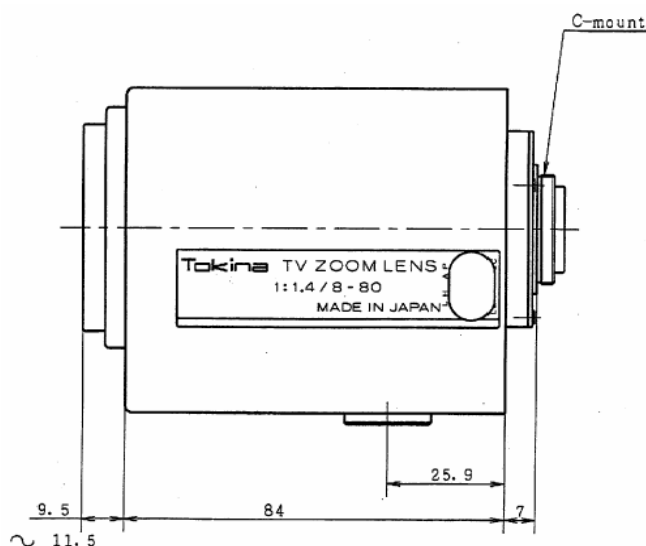

MOTORIZED ZOOM LENS

TM10Z0818N f = 8-80mm F1.8 MANUAL IRIS

SPECIFICATION

MODEL NUMBER		TM10Z0818N	
IMAGE FORMAT		1/2inch	
FOCAL LENGTH		8-80mm	
MAXIMUM APERTURE		F1.8	
APERTURE RATIO		F1.8-360	
BACK FOCAL LENGTH		11.70mm	
M.O.D.		1.5m	
ANGLE OF VIEW	DIAGONAL	W54.3°	T5.8°
	HORIZONTAL	W43.4°	T4.6°
	VERTICAL	W33.4°	T3.4°
FILTER SIZE		M46mm P=0.75	
DIMENSIONS		W65.0×H75.3×L102.5mm	
WEIGHT		500g	
OPERATING TEMPERATURE RANGE		-10°C~45°C	
OPERATING HUMIDITY RANGE		30%~70%	
MOUNT		C	

●MOTORIZED IRIS

INPUT VOLTAGE	DC6V-12V
CURRENT CONSUMPTION	50mA OR LESS
MOTORIZATION SPEED	APPROX.5 SECONDS

●FOCUS/ZOOM

INPUT VOLTAGE	DC6V-12V
CURRENT CONSUMPTION	50mA OR LESS
MOTORIZATION SPEED	APPROX.3 SECONDS

■CABLE CONNECTION

●FOCUS

CABLE COLOR	POLARITY	DIRECTION
BLACK	+	INF.
GREEN	-	
BLACK	-	NEAR
GREEN	+	

●ZOOM

CABLE COLOR	POLARITY	DIRECTION
RED	+	WIDE
YELLOW	-	
RED	-	TELE
YELLOW	+	

●MOTORIZED IRIS

CABLE COLOR	POLARITY	DIRECTION
BROWN	+	CLOSE
WHITE	-	
BROWN	-	OPEN
WHITE	+