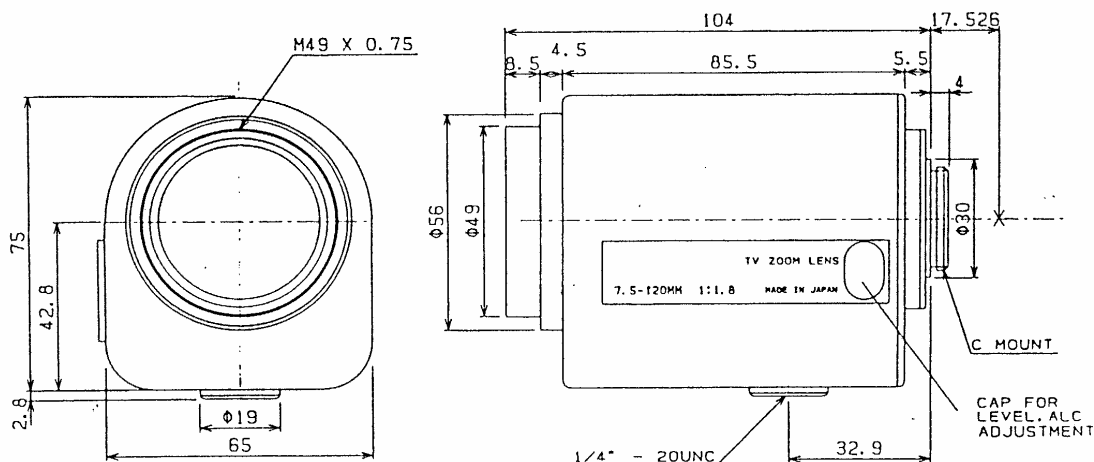

Tokina

MOTORIZED ZOOM LENS

TOKINA Co.,Ltd.

Security Products Division

120-4 NOZUTA-MACHI, MACHIDA-SHI,

TOKYO, 195-0063 JAPAN

TEL:+81-42-734-8912 FAX:+81-42-736-0143

E-mail:cctv@tokina.co.jp

TM16Z7518 /DC /AI /N 7.5mm- 120mm / F1.8

SPECIFICATION

MODEL NUMBER	TM16Z7518DC	TM16Z7518AI	TM16Z7518N
ZOOM	16X		
FORMAT	1/2" (1/3")		
FOCAL LENGTH	7.5 - 120mm		
MAX. APERTURE	F1.8		
APERTURE RATIO	F1.8 - 360		
M.O.D	1.5m		
BACK FOCUS	11.96mm		

PN (WITH PRESET)

OPERATION

IRIS	DC Iris (Galvano)	AUTO (VIDEO) Iris (Galvano)	MOTORIZED
FOCUS	MOTORIZED		
ZOOM	MOTORIZED		
MOUNT	C Mount		
DIMENSION	65.0x75.3X104mm		
WEIGHT	550g		
TEMPERATURE RANGE	-5 ~ 45°C		

ANGLE OF VIEW	1/2" (1/3")	
Position	WIDE	TELE
Diagonal	56.1° (40.56°)	3.8° (2.8°)
Horizontal	46.2° (35.5°)	3.1° (2.3°)
Vertical	35.5° (25.66°)	2.3° (1.7°)

MOTORIZED IRIS

INPUT VOLTAGE	DC6V-12V
CURRENT CONSUMPTION	50mA OR LESS
MOTORIZATION SPEED	APPROX.5 SECONDS

FOCUS/ZOOM

INPUT VOLTAGE	DC+6V-12V
CURRENT CONSUMPTION	50mA OR LESS
MOTORIZATION SPEED	APPROX.3 SECONDS

2004/3/24 TM16Z7518