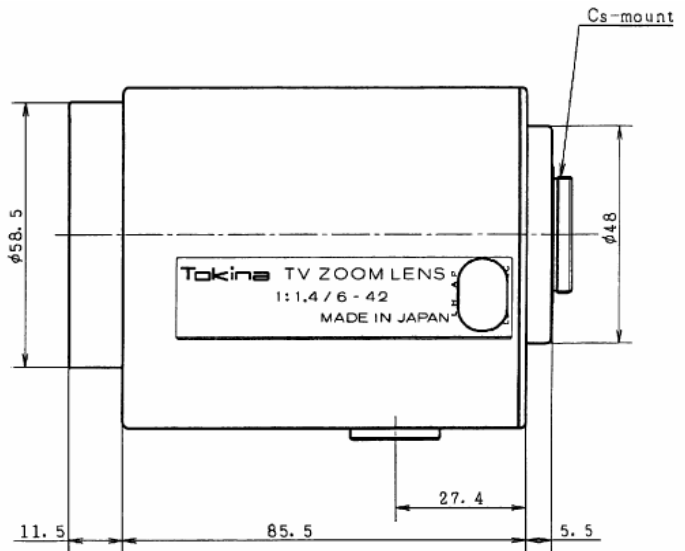

TM7Z0614GAIDC f = 6-42mm F1.4 DC IRIS

SPECIFICATION

MODEL NUMBER		TM7Z0614GAIDC	
IMAGE FORMAT		1/3inch	
FOCAL LENGTH		6-42mm	
MAXIMUM APERTURE		F1:1.4	
APERTURE RATIO		F1:1.4-360	
BACK FOCAL LENGTH		11.25mm	
M.O.D.		1.5m	
ANGLE OF VIEW	DIAGONAL	W54.3°	T8.1°
	HORIZONTAL	W43.6°	T6.5°
	VERTICAL	W33.4°	T4.9°
FILTER SIZE		M46mm P=0.75	
DIMENSIONS		W65.0×H75.3×L102.5mm	
WEIGHT		500g	
OPERATING TEMPERATURE RANGE		-10°C~45°C	
OPERATING HUMIDITY RANGE		30%~70%	
MOUNT		CS	

● FOCUS/ZOOM

INPUT VOLTAGE	DC6V-12V
CURRENT CONSUMPTION	50mA OR LESS
MOTORIZATION SPEED	APPROX.3 SECONDS

■ CABLE CONNECTION

● FOCUS

CABLE COLOR	POLARITY	DIRECTION
BLACK	+	INF.
GREEN	-	
BLACK	-	NEAR
GREEN	+	

● ZOOM

CABLE COLOR	POLARITY	DIRECTION
RED	+	WIDE
YELLOW	-	TELE
RED	-	
YELLOW	+	

● DC IRIS

CABLE COLOR	CONNECTION	POLE
WHITE	DRIVING COIL+	3
GREEN	DRIVING COIL-	4
BLACK	DAMPING COIL+	2
RED	DAMPING COIL-	1