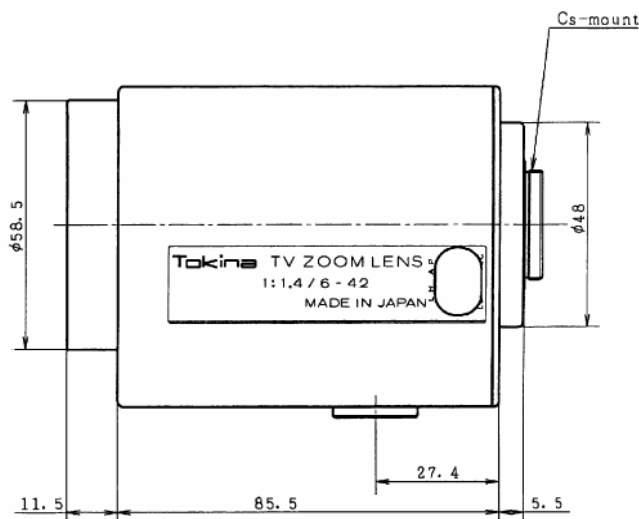

MOTORIZED ZOOM LENS

TM7Z0614N f = 6-42mm F1.4 MANUAL IRIS

SPECIFICATION

MODEL NUMBER		TM7Z0614N	
IMAGE FORMAT		1/3inch	
FOCAL LENGTH		6-42mm	
MAXIMUM APERTURE		F1:1.4	
APERTURE RATIO		F1:1.4-360	
BACK FOCAL LENGTH		11.25mm	
M.O.D.		1.5m	
ANGLE OF VIEW	DIAGONAL	W54.3°	T8.1°
	HORIZONTAL	W43.6°	T6.5°
	VERTICAL	W33.4°	T4.9°
FILTER SIZE		M46mm P=0.75	
DIMENSIONS		W65.0×H75.3×L102.5mm	
WEIGHT		500g	
OPERATING TEMPERATURE RANGE		-10°C~45°C	
OPERATING HUMIDITY RANGE		30%~70%	
MOUNT		CS	

●MOTORIZED IRIS

INPUT VOLTAGE	DC6V-12V
CURRENT CONSUMPTION	50mA OR LESS
MOTORIZATION SPEED	APPROX.5 SECONDS

●FOCUS/ZOOM

INPUT VOLTAGE	DC6V-12V
CURRENT CONSUMPTION	50mA OR LESS
MOTORIZATION SPEED	APPROX.3 SECONDS

■CABLE CONNECTION

●FOCUS

CABLE COLOR	POLARITY	DIRECTION
BLACK	+	INF.
GREEN	-	
BLACK	-	NEAR
GREEN	+	

●ZOOM

CABLE COLOR	POLARITY	DIRECTION
RED	+	WIDE
YELLOW	-	
RED	-	TELE
YELLOW	+	

●MOTORIZED IRIS

CABLE COLOR	POLARITY	DIRECTION
BROWN	+	CLOSE
WHITE	-	
BROWN	-	OPEN
WHITE	+