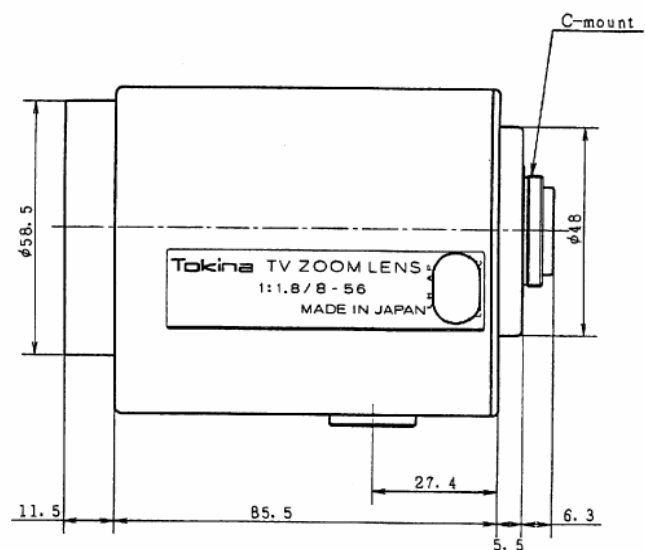

MOTORIZED ZOOM LENS

TM7Z0818GAI f = 8-56mm F1.8 VIDEO IRIS

SPECIFICATION

MODEL NUMBER		TM7Z0818GAI	
IMAGE FORMAT		1/2inch	
FOCAL LENGTH		8-56mm	
MAXIMUM APERTURE		F1:1.8	
APERTURE RATIO		F1:1.8-360	
BACK FOCAL LENGTH		11.70mm	
M.O.D.		1.5m	
ANGLE OF VIEW	DIAGONAL	W54.3°	T8.1°
	HORIZONTAL	W43.4°	T6.5°
	VERTICAL	W33.4°	T4.9°
FILTER SIZE		M46mm P=0.75	
DIMENSIONS		W65.0×H75.3×L102.5mm	
WEIGHT		500g	
OPERATING TEMPERATURE RANGE		-10°C~45°C	
OPERATING HUMIDITY RANGE		30%~70%	
MOUNT		C	

● AUTO IRIS

INPUT VOLTAGE	DC8V-16V
CURRENT CONSUMPTION	50mA OR LESS
INPUT SIGNAL	VS OR V SIGNAL
IRIS ACCURACY	±15% AT VIDEO SIGNAL LEVEL
SENSITIVITY	0.5~1.0Vp-p AT VIDEO SIGNAL LEVEL
RESPONSE SPEED	APPROX.2 SECONDS

● FOCUS/ZOOM

INPUT VOLTAGE	DC6V-12V
CURRENT CONSUMPTION	50mA OR LESS
MOTORIZATION SPEED	APPROX.3 SECONDS

■ CABLE CONNECTION

● FOCUS

CABLE COLOR	POLARITY	DIRECTION
BLACK	+	INF.
GREEN	-	
BLACK	-	NEAR
GREEN	+	

● ZOOM

CABLE COLOR	POLARITY	DIRECTION
RED	+	WIDE
YELLOW	-	
RED	-	TELE
YELLOW	+	

● AUTO IRIS

CABLE COLOR	CONNECTION
RED	POWER(DC8V-16V)
WHITE	VS OR V SIGNAL
GREEN	REMOTE
BLACK	GND