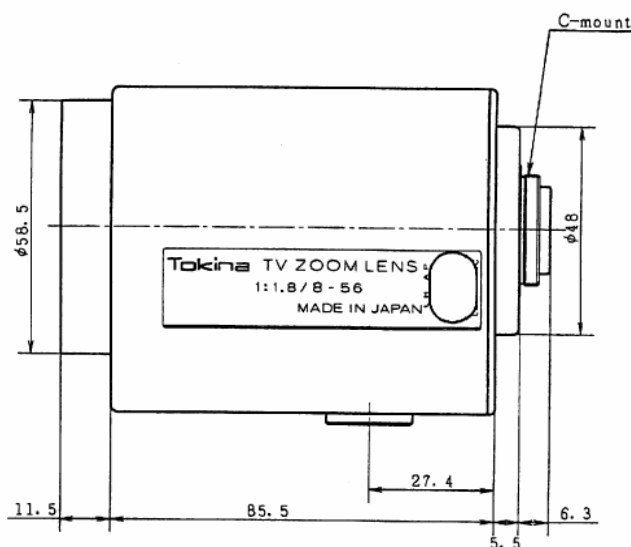

MOTORIZED ZOOM LENS

TM7Z0818N f = 8-56mm F1.8 MANUAL IRIS

SPECIFICATION

MODEL NUMBER		TM7Z0818N	
IMAGE FORMAT		1/2inch	
FOCAL LENGTH		8-56mm	
MAXIMUM APERTURE		F1:1.8	
APERTURE RATIO		F1:1.8-360	
BACK FOCAL LENGTH		11.70mm	
M.O.D.		1.5m	
ANGLE OF VIEW	DIAGONAL	W54.3°	T8.1°
	HORIZONTAL	W43.4°	T6.5°
	VERTICAL	W33.4°	T4.9°
FILTER SIZE		M46mm P=0.75	
DIMENSIONS		W65.0×H75.3×L102.5mm	
WEIGHT		500g	
OPERATING TEMPERATURE RANGE		-10°C~45°C	
OPERATING HUMIDITY RANGE		30%~70%	
MOUNT		C	

●MOTORIZED IRIS

INPUT VOLTAGE	DC6V-12V
CURRENT CONSUMPTION	50mA OR LESS
MOTORIZATION SPEED	APPROX.5 SECONDS

●FOCUS/ZOOM

INPUT VOLTAGE	DC6V-12V
CURRENT CONSUMPTION	50mA OR LESS
MOTORIZATION SPEED	APPROX.3 SECONDS

■CABLE CONNECTION

●FOCUS

CABLE COLOR	POLARITY	DIRECTION
BLACK	+	INF.
GREEN	-	
BLACK	-	NEAR
GREEN	+	

●ZOOM

CABLE COLOR	POLARITY	DIRECTION
RED	+	WIDE
YELLOW	-	
RED	-	TELE
YELLOW	+	

●MOTORIZED IRIS

CABLE COLOR	POLARITY	DIRECTION
BROWN	+	CLOSE
WHITE	-	
BROWN	-	OPEN
WHITE	+	

DESIGN AND SPECIFICATIONS ARE SUBJECT TO CHANGE WITHOUT NOTICE

PRINTED IN JAPAN