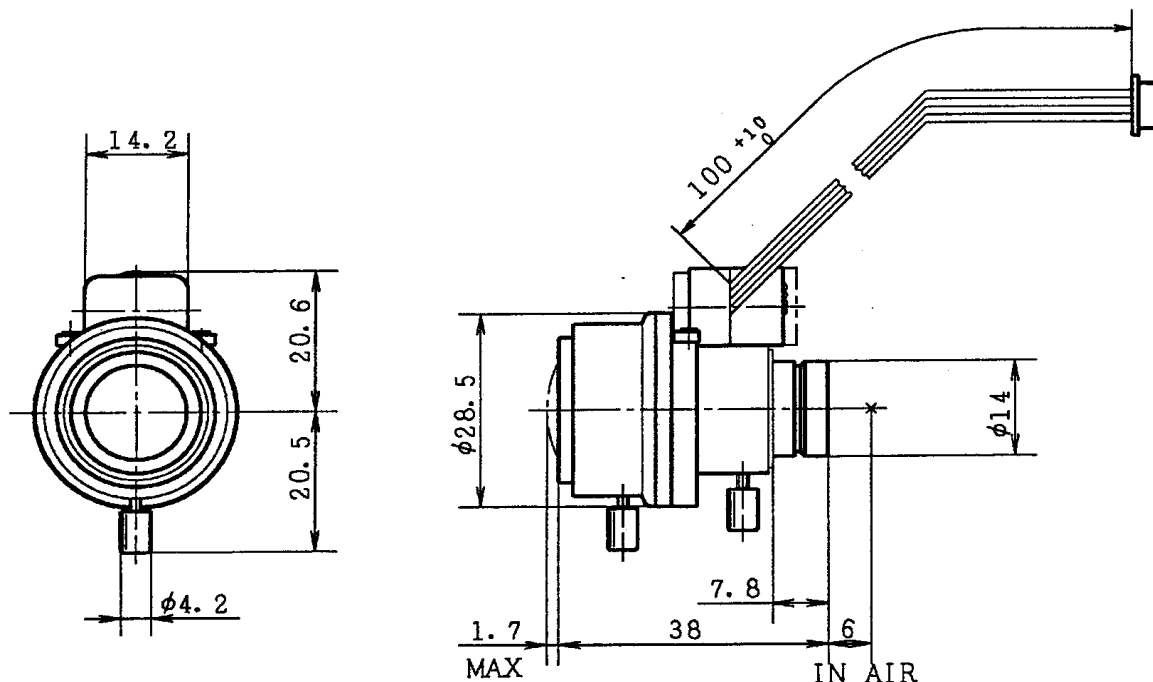

OPERATION

FOCUS	Manual
IRIS	DC Iris
ZOOM	Manual
Drive Coil	190Ω
Control Coil	350Ω