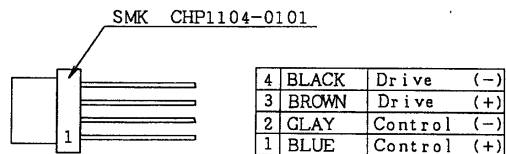

OPERATION

FOCUS	Manual
IRIS	DC Iris
ZOOM	Manual
Drive Coil	190Ω
Control Coil	350Ω