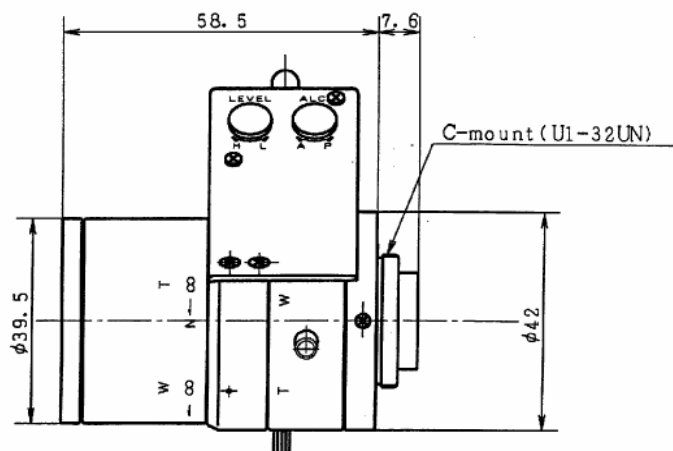

Tokina

VARIFOCAL LENS

TOKINA Co.,Ltd.

Security Products Division
120-4 NOZUTA-MACHI, MACHIDA-SHI,
TOKYO, 195-0063 JAPAN
TEL:+81-42-734-8912 FAX:+81-42-735-1463
E-mail:cctv@tokina.co.jp

TVR0614AI f = 6-15mm F 1.4 VIDEO IRIS

SPECIFICATION

MODEL NUMBER		TVR0614AI	
IMAGE FORMAT		1/2inch	
FOCAL LENGTH		6-15mm	
MAXIMUM APERTURE		F1:1.4	
APERTURE RATIO		F1:1.4-300	
BACK FOCAL LENGTH		11.68-20.25mm	
M.O.D.		0.3m	
ANGLE OF VIEW	DIAGONAL	W74.49°	T32.08°
	HORIZONTAL	W59.13°	T25.65°
	VERTICAL	W44.06°	T19.23°
FILTER SIZE		M37.5mm P=0.75	
DIMENSIONS		H58.5×D39.5×W72.3mm	
WEIGHT		120g	
OPERATING TEMPERATURE RANGE		-10°C~45°C	
OPERATING HUMIDITY RANGE		30%~70%	
MOUNT		C	

●AUTO IRIS

INPUT VOLTAGE	DC+8V-16V
CURRENT CONSUMPTION	35mA OR LESS
INPUT SIGNAL	VS OR V SIGNAL
IRIS ACCURACY	±15% AT VIDEO SIGNAL LEVEL
SENSITIVITY	0.5~1.0Vp-p AT VIDEO SIGNAL LEVEL
RESPONSE SPEED	APPROX.1.5 SECONDS

●AUTO IRIS

CABLE COLOR	CONNECTION
RED	POWER(DC+8V-16V)
WHITE	VS OR V SIGNAL
GREEN	REMOTE
BLACK	GND

DESIGN AND SPECIFICATIONS ARE SUBJECT TO CHANGE WITHOUT NOTICE

PRINTED IN JAPAN