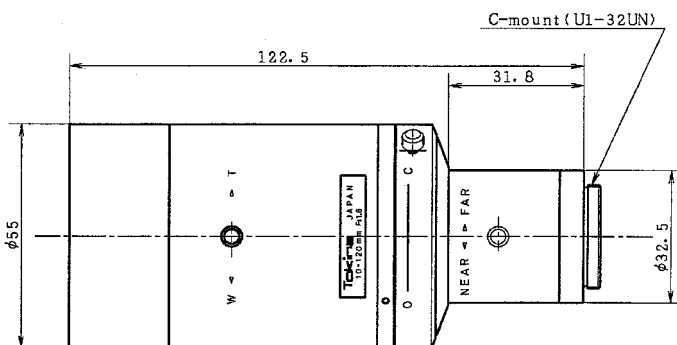

### TVR1016 f = 10-120mm F 1.6 MANUAL IRIS

#### SPECIFICATION

MODEL NUMBER		TVR1016	
IMAGE FORMAT		1/2inch	
FOCAL LENGTH		10-120mm	
MAXIMUM APERTURE		F1:1.6-2.2	
APERTURE RATIO		F1:1.6-C	
M.O.D.		0.3m	
ANGLE OF VIEW ( )=1/3"	DIAGONAL	W43.96°(32.73)	T3.98°(3.00)
	HORIZONTAL	W34.95°(26.20)	T3.20°(2.40)
	VERTICAL	W26.20°(19.66)	T2.40°(1.81)
DIMENSIONS		W64.0×D55.0mm	
WEIGHT		270g	
OPERATING TEMPERATURE RANGE		-10°C - 45°C	
OPERATING HUMIDITY RANGE		30% - 70%	
MOUNT		C	