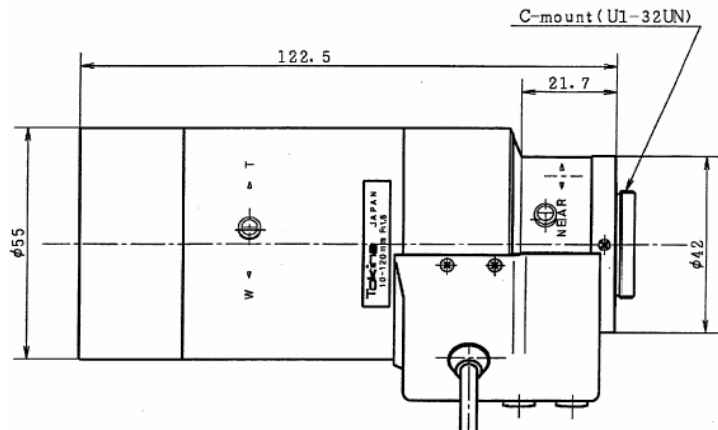

Tokina

VARIFOCAL LENS

TOKINA Co.,Ltd.

Security Products Division
120-4 NOZUTA-MACHI, MACHIDA-SHI,
TOKYO, 195-0063 JAPAN
TEL:+81-42-734-8912 FAX:+81-42-735-1463
E-mail:cctv@tokina.co.jp

TVR1016DC f = 10-120mm F 1.6 DC IRIS

SPECIFICATION

MODEL NUMBER		TVR1016DC	
IMAGE FORMAT		1/2inch	
FOCAL LENGTH		10-120mm	
MAXIMUM APERTURE		F1:1.6-2.2	
APERTURE RATIO		F1:1.6-360	
M.O.D.		0.3m	
ANGLE OF VIEW ( )=1/3"	DIAGONAL	W43.96°(32.73)	T3.98°(3.00)
	HORIZONTAL	W34.95°(26.20)	T3.20°(2.40)
	VERTICAL	W26.20°(19.66)	T2.40°(1.81)
DIMENSIONS		W64.0×H122.5×D55.0mm	
WEIGHT		300g	
OPERATING TEMPERATURE RANGE		-10°C~45°C	
OPERATING HUMIDITY RANGE		30%~70%	
MOUNT		C	

●DC IRIS (TVR1016DC)

CABLE COLOR	CONNECTION
WHITE	DRIVING COIL+
GREEN	DRIVING COIL-
BLACK	DAMPING COIL+
RED	DAMPING COIL-

●DC-IRIS LENS CONNECTOR
4 PIN CONNECTOR
E4-191J-100: 1PCS to lens

DESIGN AND SPECIFICATIONS ARE SUBJECT TO CHANGE WITHOUT NOTICE