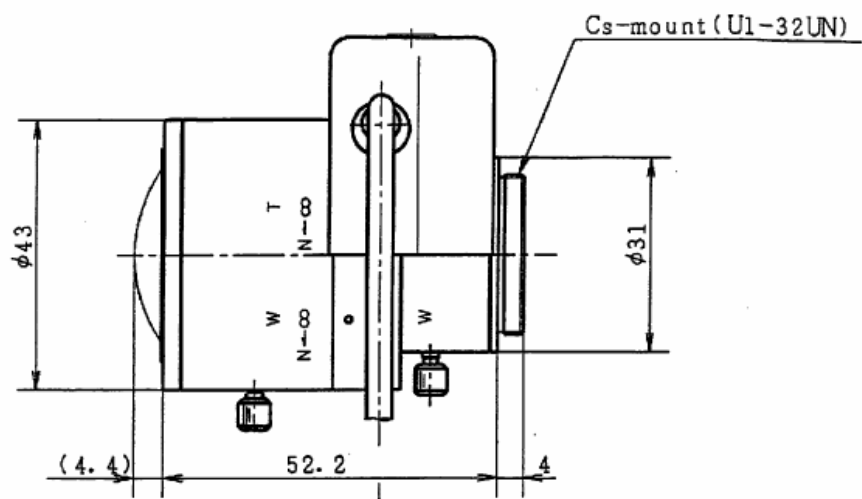

Tokina

VARIFOCAL LENS W/Asferical Glass

TOKINA Co.,Ltd.

Security Products Division
120-4 NOZUTA-MACHI, MACHIDA-SHI,
TOKYO, 195-0063 JAPAN
TEL:+81-42-734-8912 FAX:+81-42-735-1463

E-mail:cctv@tokina.co.jp

TVR2314DC f = 2.3 - 6mm F 1.4 DC IRIS

SPECIFICATION

MODEL NUMBER		TVR2314DC	
IMAGE FORMAT		1/3inch	
FOCAL LENGTH		2.3-6mm	
MAXIMUM APERTURE		F1:1.4	
APERTURE RATIO		F1:1.4-400	
BACK FOCAL LENGTH		10.20mm	
M.O.D.		0.2m	
ANGLE OF VIEW	DIAGONAL	W141.98°	T60.16°
	HORIZONTAL	W114.75°	T48.15°
	VERTICAL	W86.25°	T36.09°
DIMENSIONS		W56.3×H54.9×D43.0mm	
WEIGHT		100g/90g	
OPERATING TEMPERATURE RANGE		-10°C~45°C	
OPERATING HUMIDITY RANGE		30%~70%	

●DC IRIS

CABLE COLOR	CONNECTION
WHITE	DRIVING COIL+
GREEN	DRIVING COIL-
BLACK	DAMPING COIL+
RED	DAMPING COIL-

●DC-IRIS LENS CONNECTOR 4 PIN CONNECTOR E4-191J-100: 1PCS to lens

DESIGN AND SPECIFICATIONS ARE SUBJECT TO CHANGE WITHOUT NOTICE

PRINTED IN JAPAN