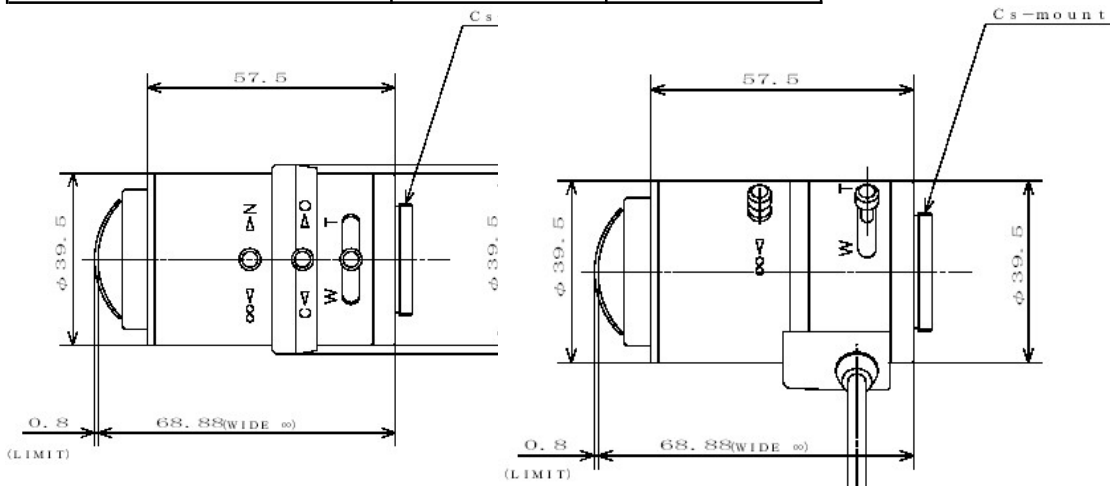

OPERATION

FOCUS	Manual	Manual
IRIS	Manual	Auto Iris (DC)
ZOOM	Manual	Manual