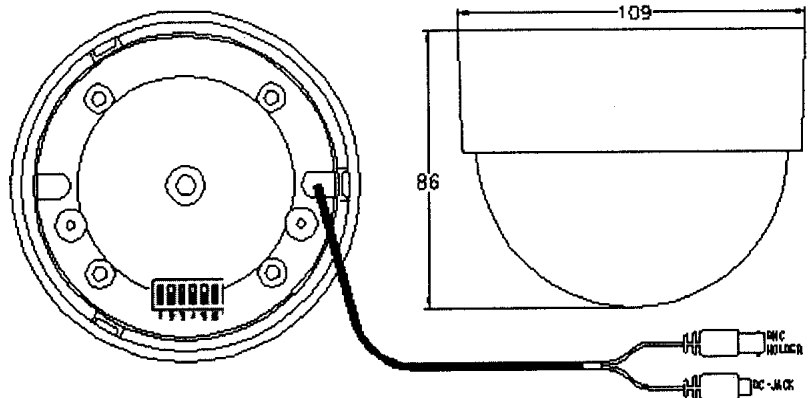

KMT-1749 COLOR VARIFOCAL DOME CAMERA

SPECIFICATION

MODEL NUMBER	KMT-1749N	KMT-1749P
TV SYSTEM	NTSC	PAL
IMAGE SENSOR	1/4" CCD Image Sensor	
CCD TOTAL PIXELS	542(H) x 496(V)	542(H) x 586(V)
SCANNING SYSTEM	525 Lines, 60fields/sec	625 Lines, 50fields/sec
SYNC SYSTEM	Internal	
MINIMUM ILLUMINATION	0.5Lux F1.2 5600°K	
LENS & VIEW ANGLE	2.4-6mm F1.4-2.7 / 36.74° - 84.80° Tokina Lens	
RESOLUTION	380 TVL / 470 TVL (Enhanced)	
S / N RATIO	52db(MIN) / 60db(TYP) (AGC OFF)	
WHITE BALANCE	ATW / AWB (Zero color rolling)	
WHITE BALANCE RANGE	AWB, ATW (3,200-10,000K)	
AUTO IRIS	A.E.S. / DC-IRIS	
ELECTRONIC SHUTTER	1/60-1/120,000 sec.	1/50-1/120,000 sec.
VIDEO OUTPUT	1.0V p-p composite video at 75 ohm	
GAMMA CORRECTION	0.45	
B.L.C.	ON/OFF switchable	
GAIN CONTROL	AGC ON/OFF switchable	
MIRROR FUNCTION	ON/OFF switchable	
DIGITAL ZOOM (2X)	ON/OFF switchable	
OPERATION TEMPERATURE	-20°C TO 50°C	
OPERATIONAL HUMIDITY	within 85% RH	
POWER SUPPLY	DC12V ±1V / 120mA	

SW	Off	On
1	AES	ALS
2	BLC ON	BLC OFF
3	AGC ON	AGC OFF
4	ATW	AWB
5	NORMAL	MIRROR
6	1X	2X ZOOM