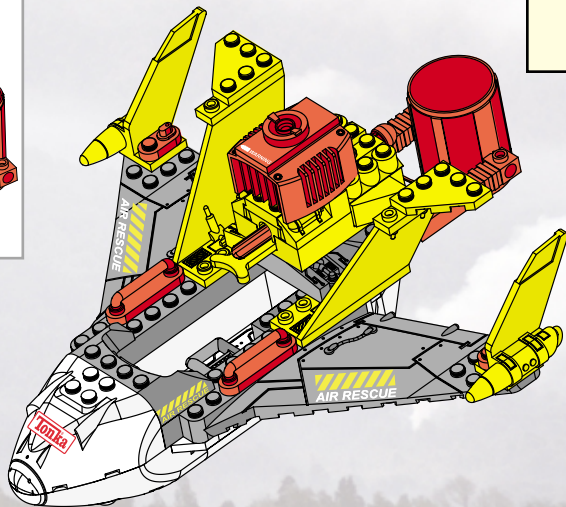

**Tonka**  
**SEARCH  
AND  
RESCUE**

AGES 4+  
8002

**WARNING:**

CHOKING HAZARD-Small parts.  
Not for children under 3 years.

**BTR**  
**BUILT TO RULE!**™

34 pcs.

ASSEMBLY REQUIRED.  
INCLUDES 1 KIT AND FIGURE.

7.

8.

9.

10.

## WATER BUCKET!