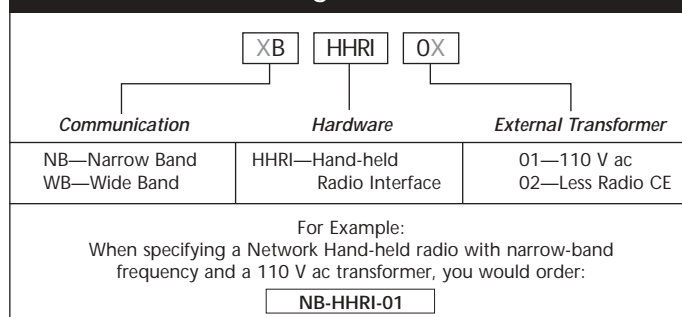

Ordering Information

Note: Radio license required.