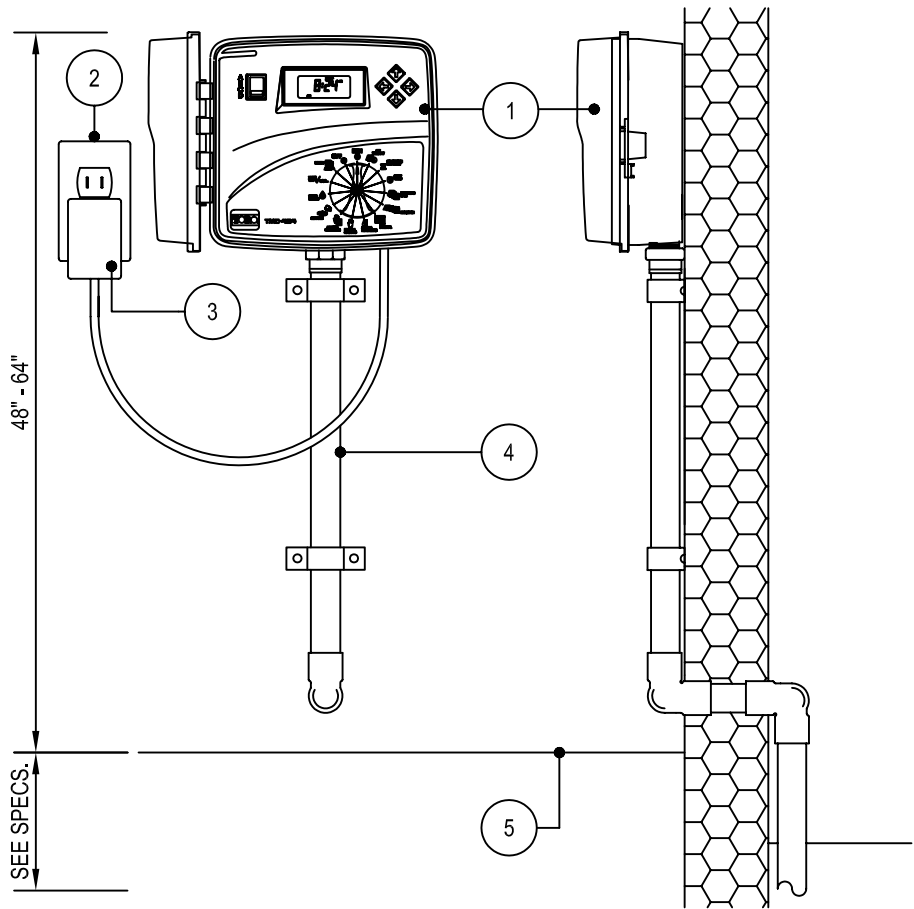

TORO-IRRIGATION DIVISION  
 5825 JASMINE STREET  
 RIVERSIDE, CA 92504  
 TOLL FREE: 1-800-664-4740  
 PHONE: (951) 785-3152  
 FAX: (951) 359-1870  
 www.toro.com

**LEGEND**

1. WALL-MOUNT CONTROLLER TORO INDOOR MODEL NO. TMC-424-ID  
  
SEE IRRIGATION LEGEND FOR NUMBER OF STATIONS  
  
SECURE TO WALL WITH APPROPRIATE FASTENERS.
2. EXISTING GROUNDED 115V OUTLET
3. PLUG IN TRANSFORMER 115 VAC, 60 HZ
4. 3/4" FIELD CONDUIT HOLE FOR FIELD WIRES, RAIN SWITCH and/or EZ REMOTE.  
  
SECURE WIRES TO INTERIOR WALL WITH APPROPRIATE PIPE CLAMPS.
5. INTERIOR FLOOR OF BUILDING OR GARAGE.

**FRONT SECTION/ELEVATION**  
NOT TO SCALE

**RIGHT-SIDE SECTION/ELEVATION**  
NOT TO SCALE

- NOTES:**
1. INSTALLATION TO BE COMPLETED IN ACCORDANCE WITH MANUFACTURERS SPECIFICATIONS.
  2. DO NOT SCALE DRAWINGS.
  3. CONTRACTORS NOTE: FOR PRODUCT AND COMPANY INFORMATION VISIT [www.CADdetails.com/info](http://www.CADdetails.com/info) REFERENCE NUMBER 065-253.