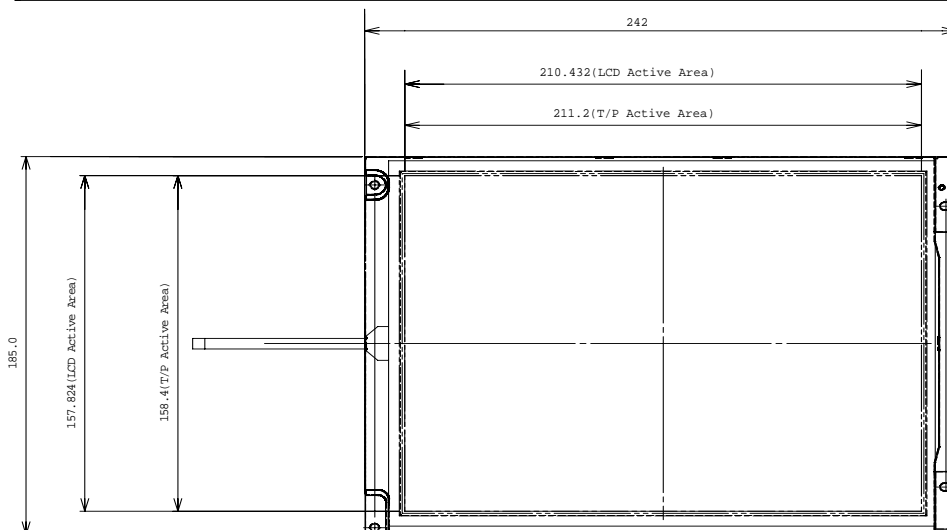

RoHS compatible

Specification

TENTATIVE

Display size	10.4 type (26cm)
Number of Pixels	1024 (W) X 768 (H) (XGA)
Display Mode	TFT-LCD (Transmissive type, Normally-White)
Pixel Pitch (mm)	0.2055(W) X 0.2055(H)
Luminance (typ.)	320 cd/m ² at PWM=100%
Response Time (typ.)	T _{ON} = (10 ms), T _{OFF} = (20 ms)
Contrast (typ.)	(400)
Viewing Angle (CR≥10)	Vertical : 100 degree, Horizontal : 120 degree
I/F Format & Supply voltage	LVDS RGB 6bit, H/V sync+DE or DE-Only, V _{DD} =3.3V
Operating Temperature	-20 to 70 degree C
Outline dimension (mm)	242.0 (W) X 185.0 (H) X 15.6 (D) mm
Weight (approximately)	(785g)
Backlight	Sidelight (LEDs)
Power Consumption	(5.9W)