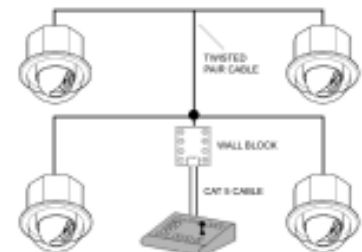

IK-DP01A PTZ Dome Camera

Imagine... an easy to install, high-resolution and affordable dome camera system...

Toshiba IK-DP01A Cameras take the hassle out of installation. They're exceptionally easy to install and even easier to integrate, with simple electrical connections, and in-ceiling or pendant mounts. The cameras offer high-resolution (480 TV lines) capture, auto focus with manual over-ride, 18x optical/12x digital zoom, 360° pan rotation, plus they are fully programmable with RS-422 connectivity to link up to 255 cameras on one system. They're also Digital Recorder Ready™ with optimal 50dB signal-to-noise.

OVERALL

- Operating Temperature
  - 0°F to 50°F
- Preservation Temperature
  - -20°F to 60°F
- Weight
  - 1.8 kg
- Dimensions
  - 134mm x D x 223.7mm
- Power Supply
  - AC 24 V ±10% 60 Hz
- Power Consumption
  - 35 W

CAMERA

- Image Sensor
  - 1/4 IT CCD
- Day/Night Imaging
  - No
- Effective Pixels
  - 768(H) x 494(V)
- Lens
  - 18x Zoom, f=4.1 to 73.8mm (F1.4 to F3.0)
- Digital Zoom
  - 12x (216x with optical zoom)
- Angle of View
  - approximately 48° (wide) and approximately 2.7° (tele)

Minimum Illumination

- 0.05 lux
- Horizontal Resolution
  - 480 TVL
- S/N Ratio
  - more than 50 dB
- Auto Electronic Shutter
  - 1/4 to 1/10000 sec.
- Manual Electronic Shutter
  - 1 to 1/10000 sec.
- ATW White Balance
  - Auto: 3,000K - 7,500K
  - ATW: 2,000K - 10,000K One Push WB

Gain

- Auto
- AE Control
  - Full Auto, Shutter Priority, Manual

Back Light Comp.

- On/Off
- Auto Slow Shutter
  - On/Off (On Max 1/4 sec.)

Focusing System

- Auto, Interval, Zoom Trigger, Manual

Video Output

- NTSC, VBS: 1.0Vp-p (sync Negative), 75ohm

MECHANICAL