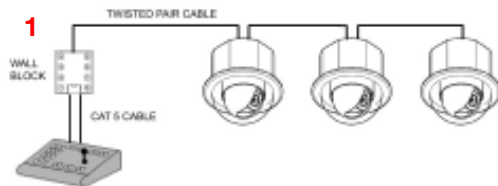

DAISY CHAIN CONFIGURATIONS