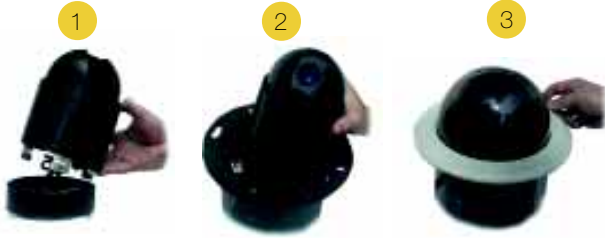

IK-DP01A
Shown with optional
pendant housing JK-PH0
and wallmount JK-WM

IK-DP01A
Shown with optional
in-ceiling housing JK-H01A

- .05 lux
- 480 line horizontal resolution
- 216X Zoom (18X Optical, 12X Digital)
- Easy to install, programmable dome camera available with pendant or in-ceiling mounts
- Focal length: $f=4.1$ mm to 73.8 mm
- Auto focus & auto iris with manual overrides
- 24 V AC line lock
- 64 presets
- Auto flip 180° rotation for continuous viewing of subject as they pass underneath camera
- Variable scan speeds with high acceleration rate and steady motion
- 360° continuous pan rotation
- Quick connect/disconnect dome drive
- Indoor/outdoor options
- Up to 255 domes can be connected in one system
- Telecom Grade Gas-Filled Surge Arrestor Technology: By incorporating a surge suppression circuit, the camera is protected against surges such as electrostatic discharge (ESD), lightning, and AC induction
- 3 year warranty

IK-DP01A PTZ Dome Camera

Imagine... an easy to install, high-resolution and affordable dome camera system...

Toshiba IK-DP01A Cameras take the hassle out of installation. They're exceptionally easy to install and even easier to integrate, with simple electrical connections, and in-ceiling or pendant mounts. The cameras offer high-resolution (480 TV lines) capture, auto focus with manual over-ride, 18x optical/12x digital zoom, 360° pan rotation, plus they are fully programmable with RS-422 connectivity to link up to 255 cameras on one system. They're also Digital Recorder Ready™ with optimal 50dB signal-to-noise.