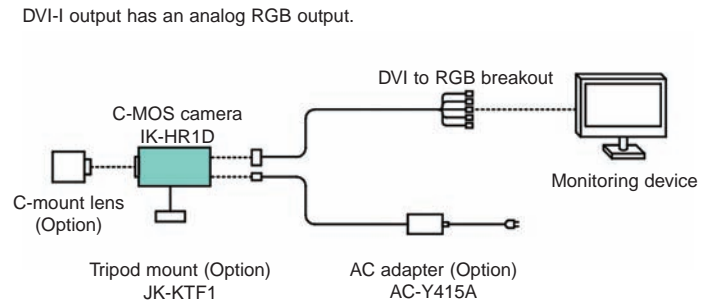

CONNECTIONS FOR ANALOG MONITORING

DVI-I output has an analog RGB output.

TOSHIBA
Leading Innovation >>>

© 2008-2014 Toshiba America Information Systems, Inc. All rights reserved. All products and names mentioned are the property of their respective owners. While Toshiba has made every effort at the time of publication to ensure the accuracy of the information provided herein, product specifications, configurations, prices, system/component/options availability are all subject to change without notice.

This Class A digital apparatus complies with Canadian ICES-003.

Toshiba America Information Systems, Inc.
Imaging Systems Division
9740 Irvine Boulevard, Irvine, California 92618
877-595-4425 • www.cameras.toshiba.com

REFER TO OUR WEBSITE FOR THE LATEST UPDATES.

Download from Wwww.Somanuals.com. All Manuals Search And Download.

IKHR1D 05-14 v2