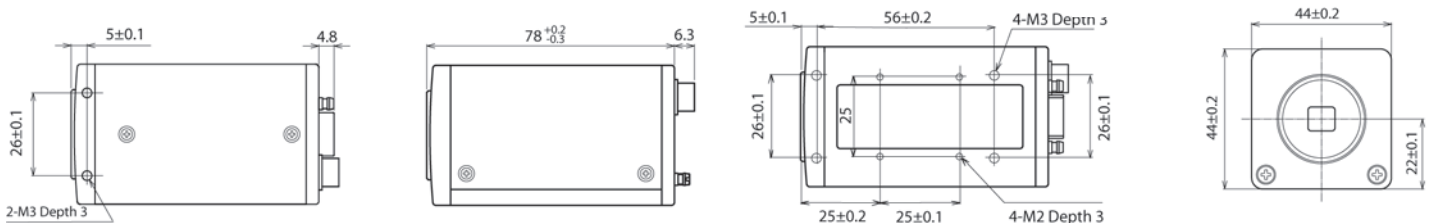

## SPECIFICATION - FEATURES

Power Requirements	12 VDC ± 10% DCIN connector (4pin)
Power Consumption	Approx. 4 watts
Image Sensor	1/3" progressive scan CMOS
Output Pixels	Horizontal: 1920, Vertical: 1080
Scanning System Sync / Freq	Progressive (1080p)/Interlace (1080i) Switchable [Progressive (1080p)] - H:67.5kHz, V:60Hz [Interlace (1080i)] - H:33.75kHz, V:60Hz
Sensitivity	f/4 standard (2000 lux, 3000K)
Min. Illumination	8 lux standard (50 IRE, f1.4, gain + 18 dB)
Frame Rate	30 fps (1080i), 60 fps (1080p)
Video Signal Output	Digital output (DVI-I connector output) 8bit X RGB Analog output (DVI-I connector output)
Sync. System	Analog output (DVI-I connector output) H: 5V + 0.5V/1.0V (p) V: 5V + 0.5V/-1.0V (p)
Dimensions	44(W) x 44(H) x 78(D) mm (1.73"(W) x 1.73"(H) x 3.07"(D)) (excluding protrusions)
Weight	146g (0.322 lbs.)
Operating Temperature	0° C to + 40° C (32° F to 104° F)
Storage Temperature	-20° C to + 60° C (-4° F to 140° F)
Humidity	90% or less (non-condensing)

## DIMENSIONS

Measurements in Millimeters