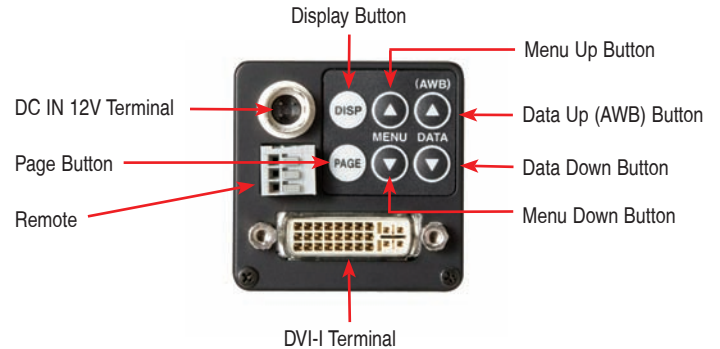

Shutter	Manual – Off (1/60s, 1/100s, 1/250s, 1/500s, 1/1000s, 1/2000s, 1/4000s, 1/8000s, 1/16000s, 1/32000s) Auto Level – range of -100 to 100 Synchronized Scan – Set by horizontal scanning time
Gain	MANUAL (0dB to 12dB), OFF (0dB)
White Balance	AWB (Automatic White Balance) ATW (Automatic Tracking White Balance) Manual (Manually Adjustable)
Gamma	OFF / MANUAL (-10 to +10)
Scene File Setting	5 Files A/B/C/D/E
Remote Control	RS-232C: Baud rate 9600bps/19200bps

Design and specifications are subject to change without notice.