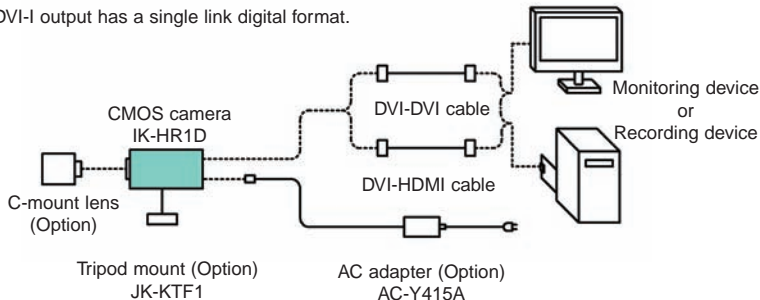

CONNECTIONS FOR DIGITAL MONITORING/RECORDING

DVI-I output has a single link digital format.