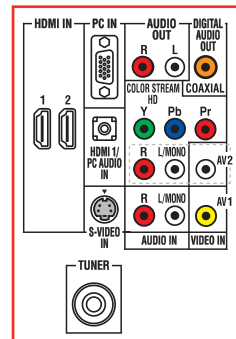

² If you decide to wall mount your Toshiba television, always use a UL Listed wall bracket appropriate for the size and weight of the television.

TERMINALS

Inputs

HDMI™ Digital Inputs	2
ColorStream® HD Component Video Input	1
S-Video	1
RCA-Video	1 rear
L-R Audio	1 rear
RF	1
PC Input	D-Sub 15

Outputs

Digital Audio Out	1 Coaxial (DVD only)
-------------------	----------------------

PRODUCT & PACKAGING

VESA® Mounting Pattern ²	200 x 100 mm
Unit Dimensions with stand (WHD) in.	26.81 x 20.23 x 8.93
Unit Dimensions without stand	26.81 x 18.52 x 3.91
Carton Dimensions	29.72 x 26.58 x 8.43
Unit Weight	19.4 lbs
Carton Weight	24.9 lbs
UPC Code	022265002667