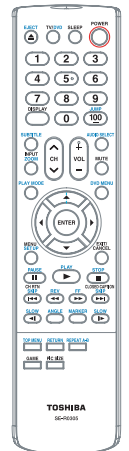

Auto Channel Memory	✓
Clock	✓
On/Off Timer	✓
Closed Caption	✓
V-Chip	✓
Tri-Lingual Select, Multi-Subtitle Select	✓
OSD Language	English/French/Spanish
Channel Label/Video Label w/direct input selection	✓
Remote Control	Unified

DVD

Playable Disc Types*	DVD/DVD-R/DVD-RW/CD/ CD-R/CD-RW/VCD
DivX®/WMA & MP3 Playback*	✓
Digital Picture Zoom	✓
Fast Scan, Slow-Motion	✓
Multi-Camera Angle Select	✓

*Some DVD-R/DVD-RW and CD-R/CD-RW discs may be incompatible due to laser pick up and disc design. CD-R/CD-RW discs must be recorded using CD-DA method for CD audio playback. The DVD player in this TV may not support some MP3/WMA/JPEG/DivX recordings due to differences in recording formats, disc structure, or condition of the disc (use of CD-RW for MP3 files is not recommended). See owner's manual for more information.

**If you decide to wall mount your Toshiba television, always use a UL Listed wall bracket appropriate for the size and weight of the television.

TERMINALS

Inputs	
HDMI™	1
ColorStream® HD Component	1
S-Video	1
RCA-Video	1 rear
L-R Audio	1 rear
RF	1
PC Input	D-Sub 15
Outputs	
Digital Audio Out	1 Coaxial (DVD only)
Headphone Jack	1 (rear)

PRODUCT & PACKAGING

VESA® Mounting Holes**	100 mm
Unit Dimensions with stand (WHHD) in.	21.12 x 17.3 x 8.15
Unit Dimensions without stand	21.12 x 15.87 x 2.64
Carton Dimensions	24.53 x 23.82 x 7.13
Unit Weight	13.42 lbs
Carton Weight	18.04 lbs
UPC Code	022265001516

for illustrative purposes

<http://www.tacp.toshiba.com> Customer Solutions: 800.631.3811

© Toshiba America Consumer Products, L.L.C.

82 Totowa Road, Wayne, NJ 07470 (2007). All Rights Reserved (12/07.09)

ColorStream is a registered trademark of Toshiba America Consumer Products, L.L.C. VESA is a registered trademark of Video Electronics Standards Association. Dolby and the double-D symbol are registered trademarks of Dolby Laboratories. DTS is a registered trademark and the DTS logos and symbol are trademarks of DTS, Inc. DivX Certified, and associated logos are trademarks of DivX, Inc. and are used under license. HDMI, the HDMI logo and High-Definition Multimedia Interface are trademarks or registered trademarks of HDMI Licensing LLC.

Product design and specifications subject to change or modification without notice.