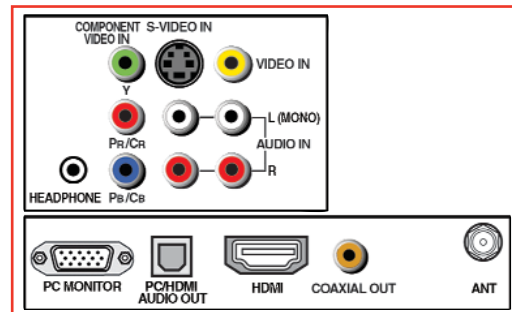

Auto Channel Memory	✓
Clock	✓
On/Off Timer	✓
Closed Caption	✓
V-Chip	✓
Tri-Lingual Select, Multi-Subtitle Select	✓
OSD Language	English/French/Spanish
Channel Label/Video Label w/direct input selection	✓
Remote Control	Unified

DVD

Playable Disc Types*	DVD/DVD-R/DVD-RW/CD/ CD-R/CD-RW/VCD
DivX®/WMA & MP3 Playback*	✓
Digital Picture Zoom	✓
Fast Scan, Slow-Motion	✓
Multi-Camera Angle Select	✓

*Some DVD-R/DVD-RW and CD-R/CD-RW discs may be incompatible due to laser pick up and disc design. CD-R/CD-RW discs must be recorded using CD-DA method for CD audio playback. The DVD player in this TV may not support some MP3/WMA/JPEG/DivX recordings due to differences in recording formats, disc structure, or condition of the disc (use of CD-RW for MP3 files is not recommended). See owner's manual for more information.

**If you decide to wall mount your Toshiba television, always use a UL Listed wall bracket appropriate for the size and weight of the television.

TERMINALS

Inputs	
HDMI™	1
ColorStream® HD Component	1
S-Video	1
RCA-Video	1 rear
L-R Audio	1 rear
RF	1
PC Input	D-Sub 15
Outputs	
Digital Audio Out	1 Coaxial (DVD only)
Headphone Jack	1 (rear)

PRODUCT & PACKAGING

VESA® Mounting Holes**	100 mm
Unit Dimensions with stand (WHHD) in.	21.12 x 17.3 x 8.15
Unit Dimensions without stand	21.12 x 15.87 x 2.64
Carton Dimensions	24.53 x 23.82 x 7.13
Unit Weight	13.42 lbs
Carton Weight	18.04 lbs
UPC Code	022265001516

for illustrative purposes

<http://www.tacp.toshiba.com> Customer Solutions: 800.631.3811

© Toshiba America Consumer Products, L.L.C.

82 Totowa Road, Wayne, NJ 07470 (2007). All Rights Reserved (12/07.09)

ColorStream is a registered trademark of Toshiba America Consumer Products, L.L.C. VESA is a registered trademark of Video Electronics Standards Association. Dolby and the double-D symbol are registered trademarks of Dolby Laboratories. DTS is a registered trademark and the DTS logos and symbol are trademarks of DTS, Inc. DivX Certified, and associated logos are trademarks of DivX, Inc. and are used under license. HDMI, the HDMI logo and High-Definition Multimedia Interface are trademarks or registered trademarks of HDMI Licensing LLC.

Product design and specifications subject to change or modification without notice.