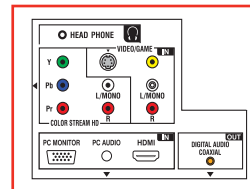

DVD

Playable Disc Types¹	DVD/DVD-R/DVD-RW/ CD/CD-R/CD-RW/VCD
DivX® Home Theater Certified¹	•
WMA Playback¹	•
MP3 Playback¹	•
Digital Picture Zoom	•
Fast Scan	•
Slow-Motion	•
Multi-Camera Angle Select	•

¹Some DVD-R/DVD-RW and CD-R/CD-RW discs may be incompatible due to laser pick up and disc design. CD-R/CD-RW discs must be recorded using CD-DA method for CD audio playback. The DVD player in this TV may not support some MP3/WMA/JPEG/DivX® recordings due to differences in recording formats, disc structure, or condition of the disc (use of CD-RW for MP3 files is not recommended). See owner's manual for more information.

²If you decide to wall mount your Toshiba television, always use a UL Listed wall bracket appropriate for the size and weight of the television.

TERMINALS

Inputs

HDMI™ Digital Input	1
ColorStream® HD Component Video Input	1
S-Video	1
RCA-Video	1 rear
L-R Audio	1 rear
RF	1
PC Input	D-Sub 15

Outputs

Digital Audio Out	1 Coaxial (DVD only)
Headphone Jack	1 (rear)

PRODUCT & PACKAGING

VESA® Mounting Pattern²	100 x 100 mm
Unit Dimensions with stand (WH/D) in.	21.65 x 16.03 x 8.15
Unit Dimensions without stand	21.65 x 14.81 x 2.63
Carton Dimensions	24.49 x 22.64 x 7.13
Unit Weight	13.4 lbs
Carton Weight	18.0 lbs
UPC Code	022265002278

<http://www.tacp.toshiba.com> Customer Solutions: 800.631.3811

© Toshiba America Consumer Products, L.L.C.

82 Totowa Road, Wayne, NJ 07470 (2009). All Rights Reserved (01/09.3)

ColorStream is a registered trademark of Toshiba America Consumer Products, L.L.C. Dolby and the double-D symbol are registered trademarks of Dolby Laboratories. DTS is a registered trademark & the DTS logos and Symbol are trademarks of DTS, Inc. DivX, DivX Certified, and associated logos are trademarks of DivX, Inc. and are used under license. ENERGY STAR is a registered mark owned by the U.S. Government. HDMI, the HDMI logo and High-Definition Multimedia Interface are trademarks or registered trademarks of HDMI Licensing LLC. VESA is a registered trademark of Video Electronics Standards Association.

Product design and specifications subject to change or modification without notice.