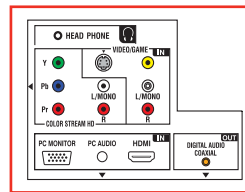

22LV611U

Specifications

TV

Screen Size	21.6" diagonal widescreen TFT LCD
ATSC/NTSC/QAM Digital Tuning	•
Pixel Resolution	1366 x 768
Aspect Ratio	16:9
Brightness	400 cd/m²
Contrast Ratio	800:1
Comb Filter	•
Viewing Angles H/V	170/160
Response Time	5ms
Cinema Mode	•
3 Mode Picture Size Adjustment	•

AUDIO

Dolby® Digital/DTS® Compatible	•
Bottom Mount Stereo Speakers	•
Bass/Treble Balance	•
Surround Sound	•

CONVENIENCE

Auto Channel Memory	•
Sleep (Off) Timer	•
Closed Caption	•
V-Chip	•
Tri-Lingual Select, Multi-Subtitle Select	•
OSD Language	English/French/Spanish
Channel Label/Video Label w/ direct input selection	•
Remote Control	Unified

DVD

Playable Disc Types¹	DVD/DVD-R/DVD-RW/ CD/CD-R/CD-RW/VCD
DivX® Home Theater Certified¹	•
WMA Playback¹	•
MP3 Playback¹	•
Digital Picture Zoom	•
Fast Scan	•
Slow-Motion	•
Multi-Camera Angle Select	•

TERMINALS

Inputs

HDMI™ Digital Input	1
ColorStream® HD Component Video Input	1
S-Video	1
RCA-Video	1 rear
L-R Audio	1 rear
RF	1
PC Input	D-Sub 15

Outputs

Digital Audio Out	1 Coaxial (DVD only)
Headphone Jack	1 (rear)

PRODUCT & PACKAGING

VESA® Mounting Pattern²	100 x 100 mm
Unit Dimensions with stand (WHD) in.	21.65 x 16.03 x 8.15
Unit Dimensions without stand	21.65 x 14.81 x 2.63
Carton Dimensions	24.49 x 22.64 x 7.13
Unit Weight	13.4 lbs
Carton Weight	18.1 lbs
UPC Code	022265002285

¹Some DVD-R/DVD-RW and CD-R/CD-RW discs may be incompatible due to laser pick up and disc design. CD-R/CD-RW discs must be recorded using CD-DA method for CD audio playback. The DVD player in this TV may not support some MP3/WMA/JPEG/DivX® recordings due to differences in recording formats, disc structure, or condition of the disc (use of CD-RW for MP3 files is not recommended). See owner's manual for more information.

²If you decide to wall mount your Toshiba television, always use a UL Listed wall bracket appropriate for the size and weight of the television.

<http://www.tacp.toshiba.com> Customer Solutions: 800.631.3811

© Toshiba America Consumer Products, L.L.C.

82 Totowa Road, Wayne, NJ 07470 (2009). All Rights Reserved (01/09.3)

ColorStream is a registered trademark of Toshiba America Consumer Products, L.L.C. Dolby and the double-D symbol are registered trademarks of Dolby Laboratories. DTS is a registered trademark & the DTS logos and Symbol are trademarks of DTS, Inc. DivX, DivX Certified, and associated logos are trademarks of DivX, Inc. and are used under license. ENERGY STAR is a registered mark owned by the U.S. Government. HDMI, the HDMI logo and High-Definition Multimedia Interface are trademarks or registered trademarks of HDMI Licensing LLC. VESA is a registered trademark of Video Electronics Standards Association.

Product design and specifications subject to change or modification without notice.