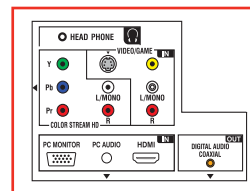

DVD

Playable Disc Types¹	DVD/DVD-R/DVD-RW/ CD/CD-R/CD-RW/VCD
DivX® Home Theater Certified¹	•
WMA Playback¹	•
MP3 Playback¹	•
Digital Picture Zoom	•
Fast Scan	•
Slow-Motion	•
Multi-Camera Angle Select	•

¹Some DVD-R/DVD-RW and CD-R/CD-RW discs may be incompatible due to laser pick up and disc design. CD-R/CD-RW discs must be recorded using CD-DA method for CD audio playback. The DVD player in this TV may not support some MP3/WMA/JPEG/DivX® recordings due to differences in recording formats, disc structure, or condition of the disc (use of CD-RW for MP3 files is not recommended). See owner's manual for more information.

²If you decide to wall mount your Toshiba television, always use a UL Listed wall bracket appropriate for the size and weight of the television.

TERMINALS

Inputs

HDMI™ Digital Input	1
ColorStream® HD Component Video Input	1
S-Video	1
RCA-Video	1 rear
L-R Audio	1 rear
RF	1
PC Input	D-Sub 15

Outputs

Digital Audio Out	1 Coaxial (DVD only)
Headphone Jack	1 (rear)

PRODUCT & PACKAGING

VESA® Mounting Pattern²	100 x 100 mm
Unit Dimensions with stand (WHD) in.	21.65 x 16.03 x 8.15
Unit Dimensions without stand	21.65 x 14.81 x 2.63
Carton Dimensions	24.49 x 22.64 x 7.13
Unit Weight	13.4 lbs
Carton Weight	18.0 lbs
UPC Code	022265002674

<http://www.tacp.toshiba.com> Customer Solutions: 800.631.3811

© Toshiba America Consumer Products, L.L.C.

82 Totowa Road, Wayne, NJ 07470 (2009). All Rights Reserved (01/09.1)

ColorStream is a registered trademark of Toshiba America Consumer Products, L.L.C. Dolby and the double-D symbol are registered trademarks of Dolby Laboratories. DTS is a registered trademark & the DTS logos and Symbol are trademarks of DTS, Inc. DivX, DivX Certified, and associated logos are trademarks of DivX, Inc. and are used under license. ENERGY STAR is a registered mark owned by the U.S. Government. HDMI, the HDMI logo and High-Definition Multimedia Interface are trademarks or registered trademarks of HDMI Licensing LLC. VESA is a registered trademark of Video Electronics Standards Association.

Product design and specifications subject to change or modification without notice.