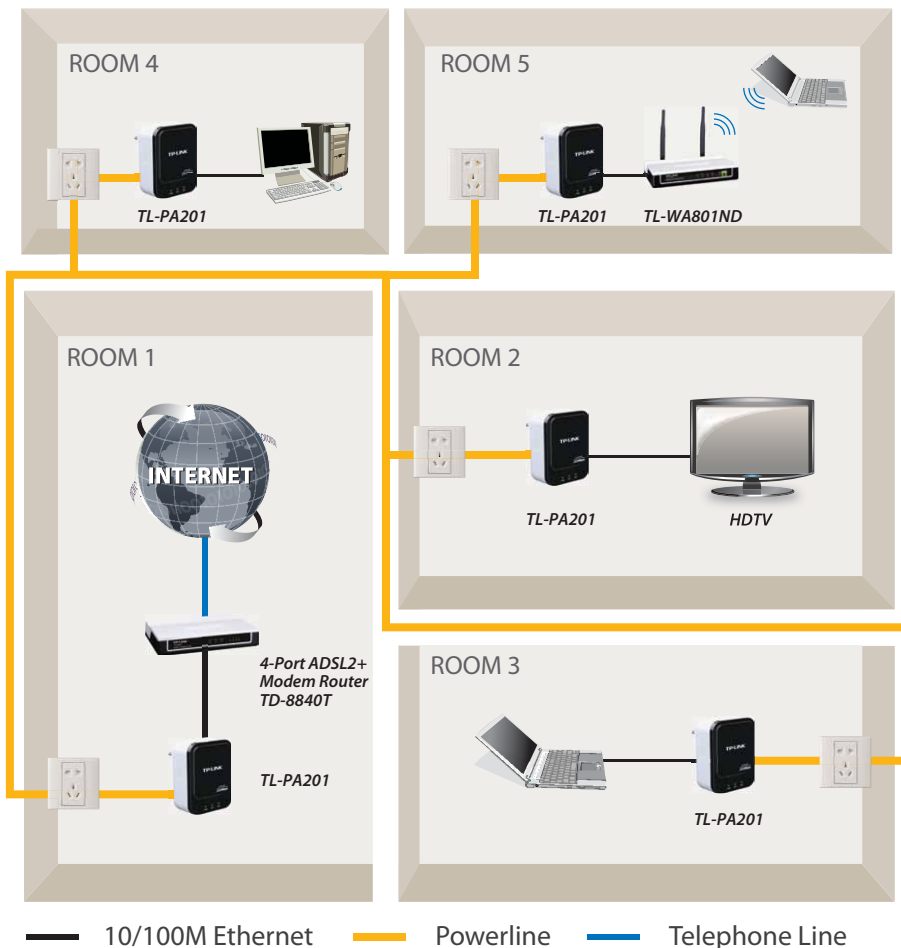

200Mbps Powerline Ethernet Adapter TL-PA201

Up to 200Mbps data rate,
ideal for HD video streaming

Use existing electrical wires,
no new wires and drilling required

Simply Plug and Play,
setup in seconds

Description:

TP-LINK now provides you with a better solution to share your in-home entertainment network, the TP-LINK 200Mbps Powerline Ethernet Adapter. A powerline adapter turns your existing power line into network cable with no new wires, no drilling, and no hassle. Simply plug the adapter into your power socket and enjoy the network throughout the house, whether it is several walls apart or even across floors where previous wireless technology are not good at. Compliant with the Homeplug AV standard, the TL-PA201 can share the network at a speed of up to 200Mbps, together with built-in QoS, making the TL-PA201 a great choice for an easy to build multimedia entertainment network, just enjoy the HD videos, high quality music and online games! Moreover, when there is no Ethernet link, it will automatically switch from its regular "working" power mode to "standby" mode that reduces energy wasting for up to 65%* when comparing to the adapters

* The utility supports Windows XP/ Vista™ operating system for the present

Diagram:

Features:

- No new wires and drilling required, just using existing electrical wires
- No setup required, simply Plug and Play
- Turn every power socket into a LAN port
- Deliver up to 200Mbps over electrical wires, ideal for HD video streaming
- Energy consumption is reduced by 65% in standby mode
- IGMP managed multicast IP transmission optimizes the performance of IPTV and VOD
- Up to 300 meters range over the household power circuit for better performance through walls or across floors
- 128-bit AES encryption easily at a push of "Pair" Button
- Built-in QoS assures the performance of VoIP/IPTV streaming and on-line gaming