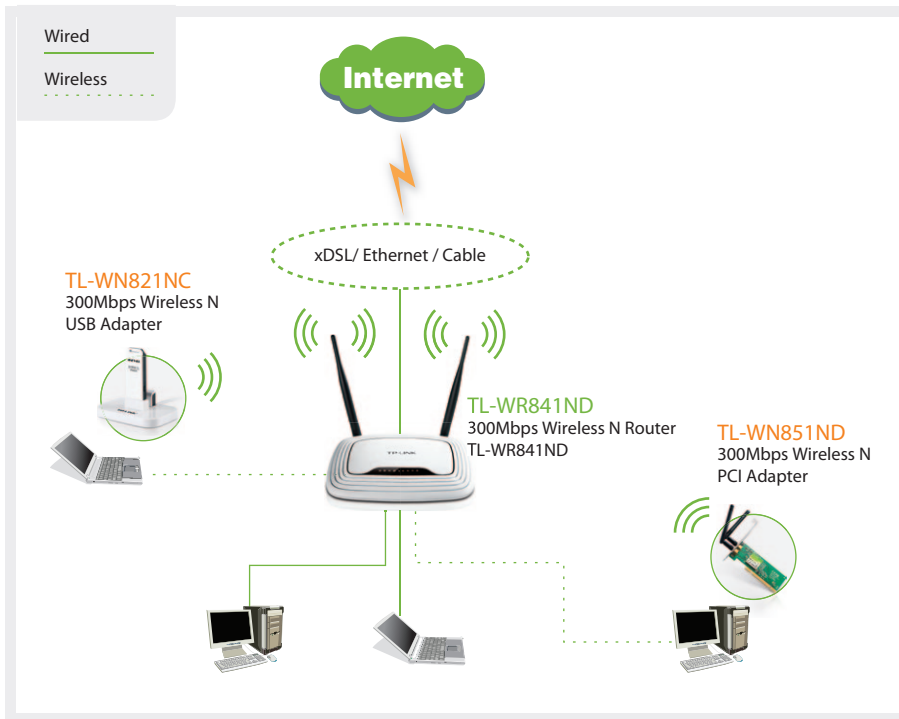

Diagram:

Package contents:

- 300Mbps Wireless N USB Adapter TL-WN821NC
- Quick Installation Guide
- USB Cradle
- Resource CD, including:
  - TL-WN821NC Wireless Client Utility and Drivers
  - User Guide
  - Other Helpful Information

Related Products:

- 300Mbps Wireless N Router TL-WR841ND
- ADSL2+ Modem TD-8616
- 300Mbps Wireless N PCI Adapter TL-WN851ND