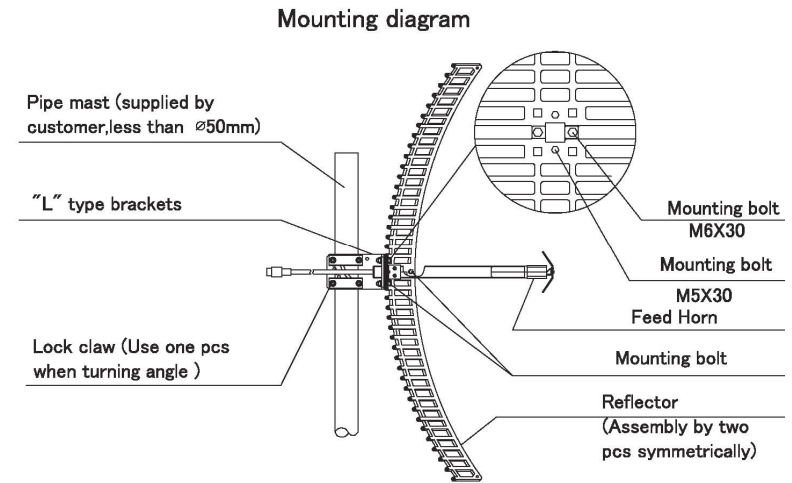

Electrical Specifications	
Frequency Range	2.4GHz ~ 2.5GHz
Impedance	50Ω
Gain	24dBi
VSWR	≤1.5
Horizontal Beamwidth	14°
Vertical Beamwidth	10°
F/B Ratio	>30dB
Polarization	Vertical or Horizontal
Maximum Input Power	100W
Connector	N Female
Application	Outdoor
Mount Style	Pole Mount / Wall Mount
Mechanical Specifications	
Antenna Dimension	600×1000 mm
Weight	3.5 +/-0.15 KG
Mounting Mast Diameter	Ø30~Ø50 mm
Rated Wind Velocity	216 Km/h

<http://www.tp-link.com>

Installation:

1. Assemble the two pieces of reflector symmetrically.
2. Mount the feed horn on the reflector according to the Mounting diagram. Make sure the feed dipoles are parallel with most bars of the grid reflector. When the feed dipoles and most grid bars are vertical to the ground, the antenna is vertically polarized. When the feed dipole and most grid bars are horizontal to the ground, the antenna is horizontally polarized.
3. Mount the "L" type bracket at the back of the reflector, then mount the antenna on the mast supplied by the customer according to the Mounting diagram.
4. Test the antenna with equipment to make sure the antenna receives the best signal by turning the azimuth and pitching angle, then lock all the screws and seal the connector between the antenna and cable.