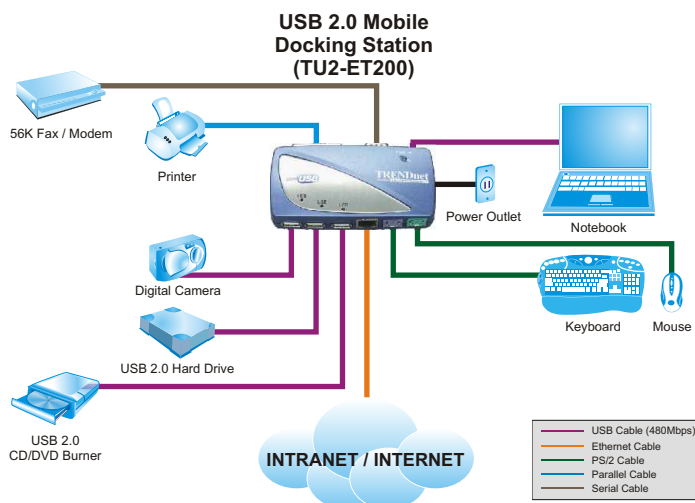

TU2-ET200 USB 2.0 Mobile Docking Station

TRENDnet's TU2-ET200 is an intelligent external USB 2.0 device for connecting to USB enabled PCs or notebooks. This Intelligent high-speed, up to 480Mbps, USB 2.0 Mobile Docking Station allows you to connect eight different external peripherals to its ports simultaneously; one modem serial port, one printer port, one PS/2 keyboard, one PS/2 mouse, three high-speed USB 2.0 ports, and one built-in USB-to-Ethernet adapter port. With the Hot-Plug, the TU2-ET200 is the perfect choice for you to connect any external peripherals including modems, printers, scanners, digital cameras/camcorders, RW CD/DVD ROM, external hard drives, and up to 127 devices at home or in the office.

Benefits

- ...> **Integration Friendly:**
The USB 2.0 Mobile Docking Station allows you to connect eight different external peripherals to its ports simultaneously. It has a built-in 3-port USB 2.0 Hub, and a built-in ready-to-use USB-to-Ethernet Adapter
- ...> **Flexible:**
Hot-Plug feature, connect or disconnect to the computer without powering down the computer
- ...> **Cost Effective:**
Allows you to connect many external peripherals including modems, printers, scanners, digital cameras/camcorders, RW CD/DVD ROM drives, and external hard drives. Save on time, equipment cost, and space
- ...> **Performance:**
This Intelligent high-speed device supports up to 480Mbps transmission data rate

TU2-ET200

USB 2.0 Mobile Docking Station

Specifications

Computer Connection:

- 1 upstream USB 2.0 port

Interface:

- USB 2.0 Standard, 1.1 Specifications Compliant

USB Cable:

Humidity:

- 0%~80%, Non-Condensing

Certification:

- FCC, CE

Solution de Réseaux

To Order Please Call:
1-888-326-6061

RELATED PRODUCT

- **TU2-400:**
4-Port Hi-Speed USB Hub
- **TU2-ET100:**
Hi-Speed USB to Fast Ethernet Adapter
- **TU2-PCBUS:**
2-Port USB 2.0 CardBus Adapter