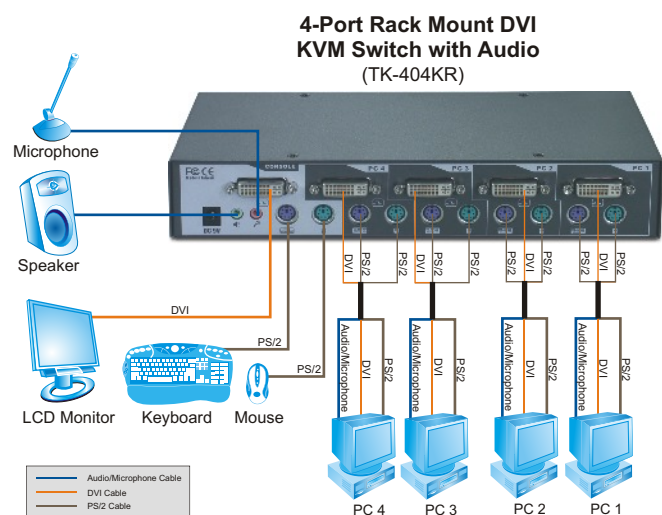

4-Port Rack Mount DVI KVM Switch w/ Audio

TK-404KR

SPECIFICATIONS

Hardware	
Interface	DVI-I & DVI-D Compliant
PC Port Connector	4 x PS/2 Keyboard 6-pin Mini Din (Female) 4 x PS/2 Mouse 6-pin Mini Din (Female) 4 x DVI-I Single Link (Female)
Cable Interface (All Male)	- PS/2 Keyboard 6-pin Mini Din (Male) - PS/2 Mouse 6-pin Mini Din (Male) - DVI-I Dual Link (Male) - Audio connector (Male) - Microphone connector (Male)
Cable 4 sets of DVI-I Dual Link KVM Cable (1.8m/6ft)	- To KVM: PS/2 Keyboard 6-pin Mini Din (Male), PS/2 Mouse 6-pin Mini Din (Male), DVI-I Dual Link (Male) - To PC: PS/2 Keyboard 6-pin Mini Din (Male), PS/2 Mouse 6-pin Mini Din (Male), DVI-I Dual Link (Male), Audio connector (Male), Microphone connector (Male)
PC Selection	Push Buttons or Hot-Key Commands
Keyboard/Mouse Emulation	PS/2
Digital Display Resolution	1600 x 1200
Power	9V DC, 1A External Power Adapter
Dimensions	220 x 100 x 45mm (8.7 x 3.9 x 1.8 inches)
Weight	1000 g (35.2 oz.)
Temperature	- Operating: 0°C ~ 40°C (32°F ~104°F) - Storage: -20°C ~ 60°C (-4°F ~140°F)
Humidity	0%~90% RH, Non-Condensing
Certifications	CE, FCC

NETWORKING SOLUTIONS

PACKAGE CONTENTS

- TK-408K
- 4-Port DVI Audio KVM Switch
- 4 sets of DVI-I Dual Link Cables
- Multi-Language User's Guide
- Power Adapters (9V DC, 1A)
- Rack Mount Kit

RELATED PRODUCTS

TK-204K 2-Port High Quality DVI KVM Switch w/Audio

ORDERING INFORMATION

TRENDnet

20675 Manhattan Place, Torrance, CA 90501 USA

Tel: 1-310-961-5500

Fax: 1-310-961-5511

Web: www.trendnet.com

Email: sales@trendnet.com

To Order Please Call:

1-888-326-6061